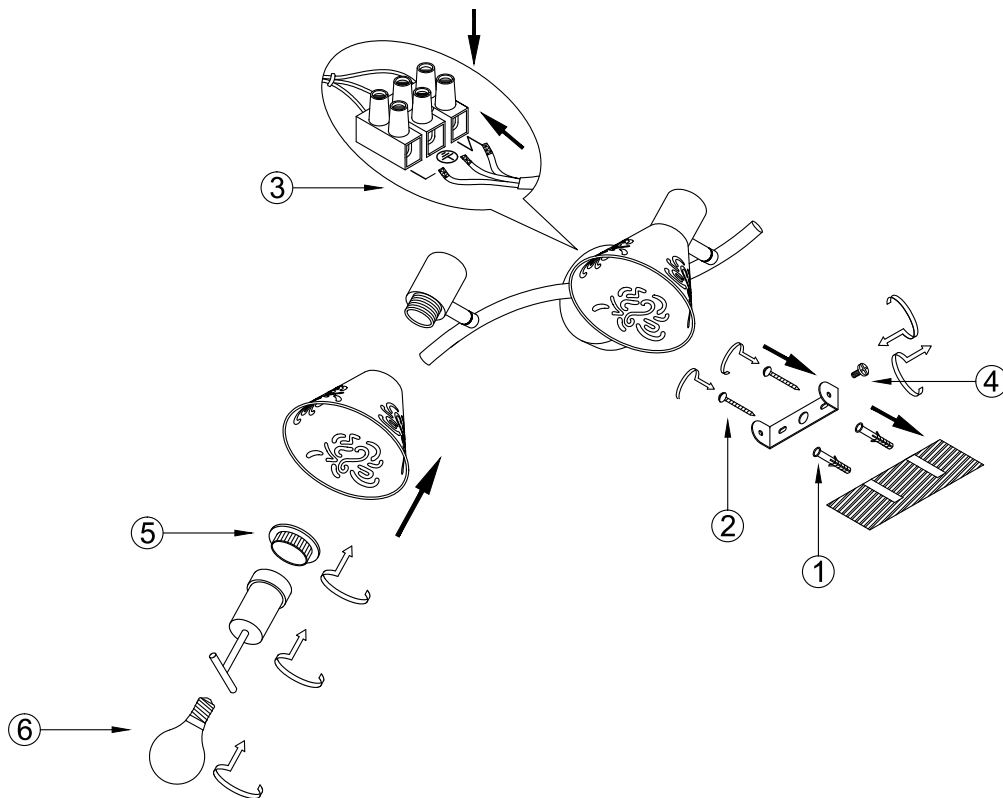

FREYA
TRADITION OF QUALITY

Instruction

FR7001WL-02BZ

2 x E14 (40W)

Model: FR7001WL-02BZ
Series: Paola

Wall Lamps