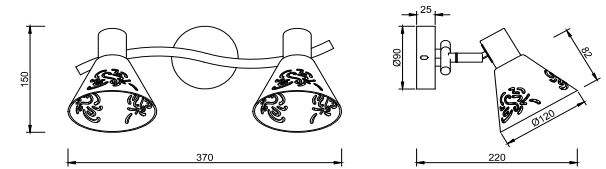

FREYA
TRADITION OF QUALITY

Instruction

FR7001WL-02BZ

2 x E14 (40W)

Model: FR7001WL-02BZ
Series: Paola

Wall Lamps