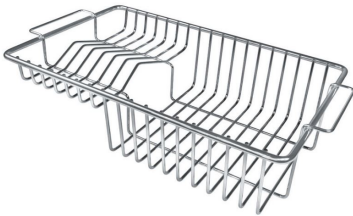

Deep bowls This bowls reach an important depth, over 20 cm, thanks to the advanced production technology, that can be offer great capieny and practicity in all the washing operations.

Diamond-shape bottom The draining of water is an important feature in a sink, and it's always taken good care of in Foster products. In the bent-welded sinks, which would have a flat bottom, the proper draining is guaranteed by the elegant beveling, which helps the water flow.

Squared bowls - 0/9 radius The square bowls of Foster have perfectly squared vertical edges, while those on the bottom have a small radius of 9 mm that facilitates cleaning operations.

TECHNICAL DATA

- Built-in cut out for FTS – Foratura per installazione FTS

OPTIONAL ACCESSORIES

Glass chopping board 8631 300

HPDE Chopping board 8657 001

HPDE Twin chopping board 8644 101

Iroko-wood chopping board with stainless steel colander 8644 042

Iroko-wood sliding chopping board 8644 041

Stainless steel basket 8611 000

Stainless steel plate rack 8100 201

Stainless steel plate rack 8100 303

White bowl 8153 100

Graters kit with ring-holder and food collection tray 8159 101

Stainless steel perforated tray 8151 000