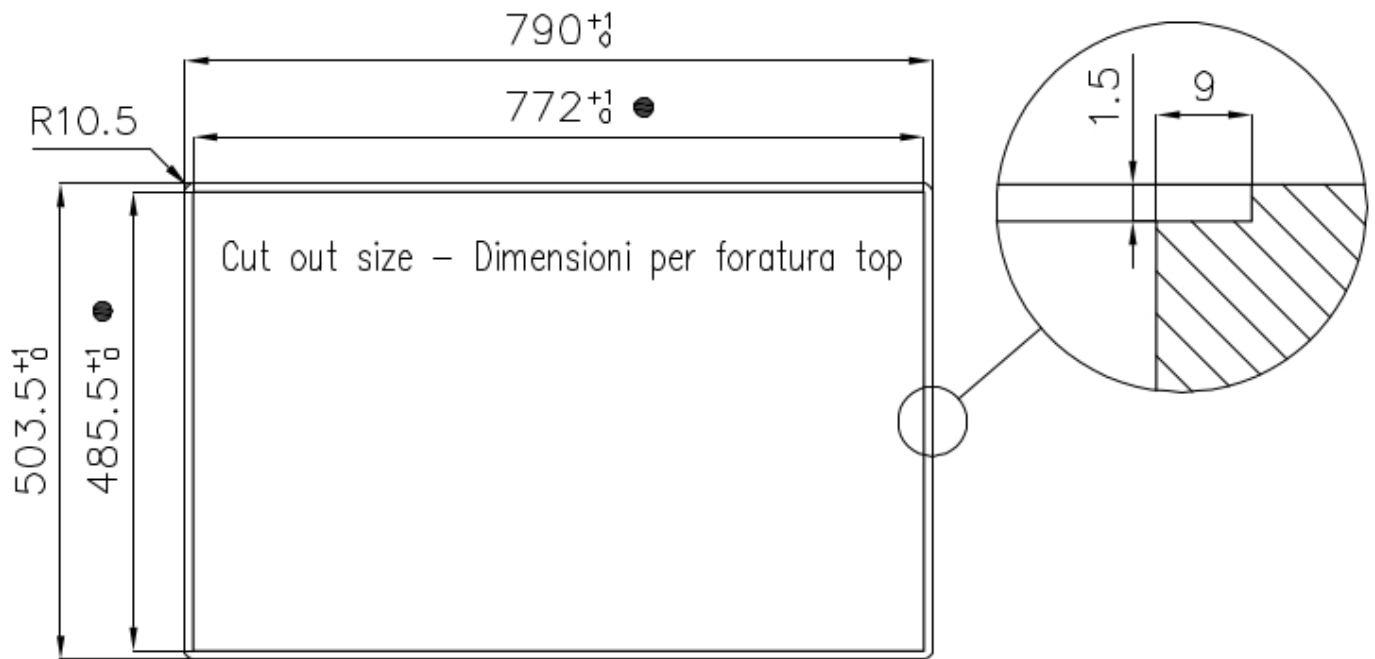

Edge/Installation Type Flush-mount | Top-mount

Dimensions 789x503 mm

Standard fittings Fixing hooks, gasket, drain, overflow and siphon, boxed packing

Mixer holes 1 standard hole

Built-in hole View technical data sheet (for all Flush-mount / Top-mount models and Under-mount models)

Drainer No

Width 79 cm

Bowl dimension 340x400mm

Number of bowls 2 bowls

Waste fitting 3,5" drain

FEATURES

Basket 3,5" waste fitting The drain is equipped with a large 3.5" drain, with the practical basket cap that prevents the discharge of solid parts. The 3.5 "drain allows the use of the Foster waste-disposer, compatible with all models.

High thickness 1mm thick steel. A significant thickness, which guarantees the maximum sturdiness and durability.

Perimetral overflow The overflow is always a security on the Foster sinks that prevents the overflow of water in case of oversights. The perimeter drain solution improves aesthetics thanks to its square and essential shape.

Squared bowls - 0/9 radius The square bowls of Foster have perfectly squared vertical edges, while those on the bottom have a small radius of 9 mm that facilitates cleaning operations.

TECHNICAL DATA

- Built-in cut out for FTS – Foratura per installazione FTS