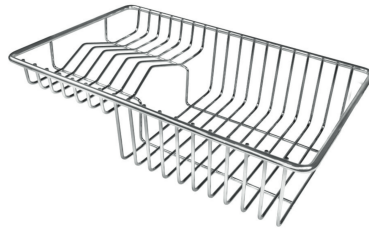

Deep bowls This bowls reach an important depth, over 20 cm, thanks to the advanced production technology, that can be offer great capieny and practicity in all the washing operations.

Diamond-shape bottom The draining of water is an important feature in a sink, and it's always taken good care of in Foster products. In the bent-welded sinks, which would have a flat bottom, the proper draining is guaranteed by the elegant beveling, which helps the water flow.

Squared bowls - 0/9 radius The square bowls of Foster have perfectly squared vertical edges, while those on the bottom have a small radius of 9 mm that facilitates cleaning operations.

TECHNICAL DATA

- Built-in cut out for FTS – Foratura per installazione FTS

OPTIONAL ACCESSORIES

Glass chopping board 8631 300

HPDE Chopping board 8657 001

HPDE Twin chopping board 8644 101

Iroko-wood chopping board with stainless steel colander 8644 042

Iroko-wood sliding chopping board 8644 041

Stainless steel basket 8611 000

Stainless steel plate rack 8100 201

Stainless steel plate rack 8100 303

White bowl 8153 100

Graters kit with ring-holder and food collection tray 8159 101

Stainless steel perforated tray 8151 000