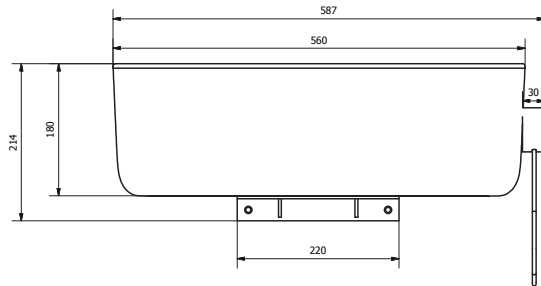

product technical sheet

article code
product family
product line
product name
description
certifications
product features
technical details
maintenance
materials

EVLACPCOR
Ever Life Design
Bounce
Bounce Cord

Washbasin

TUV system certification UNI EN ISO 9001:2008.

integral Cristalplant washbasin.

Dimensions: height mm 180, width mm 357, length mm 560, depth mm 159; tolerance +/- 5 mm
Drain: Complete with plastic drain with Click clack plug type, made in brass painted in white colour.
Finishing: smooth surface finishing;
Colour: white;
Overflow: not included;

Check the correct fastening of the washbasin periodically.

Cristalplant, natural solid beechwood

ST_PRODOTTO: EVLACPCOR - REV.00 - 13/06/2017 - APPROVED T.D.

The above mentioned information cannot be considered as binding. Thermomat Saniline srl reserves the right to make technical and aesthetic changes without any prior notice.

Ever by Thermomat Saniline s.r.l. | Mantova | Italy

www.everlifedesign.it