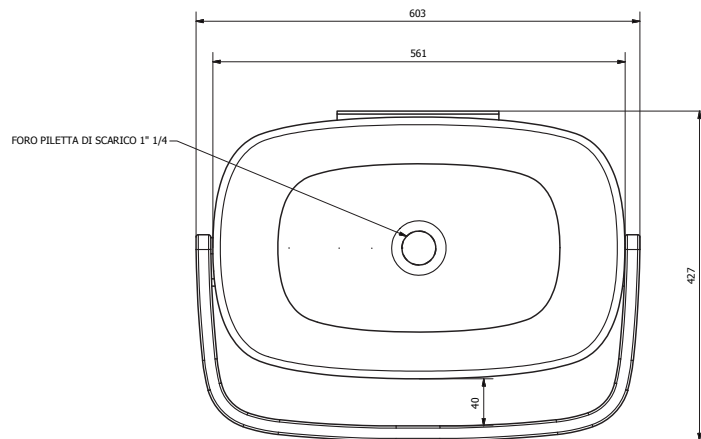

product technical sheet

EVLACPHUG
Ever Life Design
Bounce
Bounce Hug Cristalplant

- article code
- product family
- product line
- product name
- description
- certifications
- product features
- technical details
- maintenance
- materials

Washbasin

TUV system certification UNI EN ISO 9001:2008.

integral Cristalplant washbasin.

Dimensions: height mm 180, width mm 357, length mm 560, depth mm 159; tolerance +/- 5 mm
Drain: Complete with plastic drain with Click clack plug type, made in brass painted in white colour.
Finishing: smooth surface finishing;
Colour: white;
Overflow: not included;

Check the correct fastening of the washbasin periodically.

Cristalplant, natural solid beechwood.

ST_PRODOTTO: EVLACPHUG - REV.00 - 13/06/2017- APPROVED T.D.

The above mentioned information cannot be considered as binding. Thermomat Saniline srl reserves the right to make technical and aesthetic changes without any prior notice.

Ever by Thermomat Saniline s.r.l. | Mantova | Italy

www.everlifedesign.it