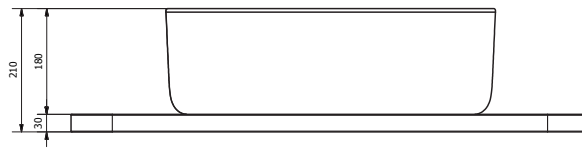

product technical sheet

article code
product family
product line
product name
description
certifications
product features
technical details
maintenance
materials

EVLACPCOU
Ever Life Design
Bounce
Bounce Counter Cristalplant

Washbasin

TUV system certification UNI EN ISO 9001:2008.

integral Cristalplant washbasin.

Dimensions: height mm 180, width mm 357, length mm 560, depth mm 159; tolerance +/- 5 mm
Beechwood shelf dimensions: width mm 880, length mm 366, thickness mm 30
Drain: Complete with plastic drain with Click clack plug type,made in brass painted in white colour.
Finishing: smooth surface finishing;
Colour: white;
Overflow: not included;

Check the correct fastening of the washbasin periodically.

Cristalplant, natural solid beechwood