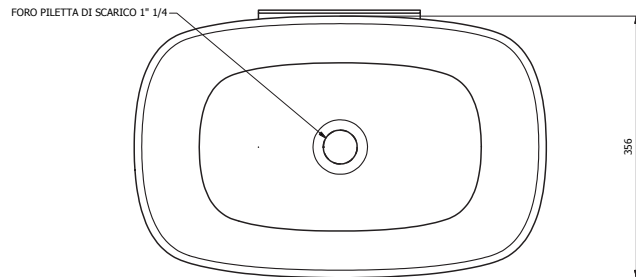

product technical sheet

<p>article code</p> <p>product family</p> <p>product line</p> <p>product name</p> <p>description</p> <p>certifications</p> <p>product features</p> <p>technical details</p> <p>maintenance</p> <p>materials</p>	<p>EVLACPBOU</p> <p>Ever Life Design</p> <p>Bounce</p> <p>Bounce Cristalplant</p> <p>Washbasin</p> <p>TUV system certification UNI EN ISO 9001:2008.</p> <p>Integral Cristalplant washbasin.</p> <p>Dimensions: height mm 180, width mm 357, length mm 560, depth mm 159; tolerance +/- 5 mm Drain: complete with plastic drain with Click clack plug type, made in brass painted in white colour. Finishing: smooth surface finishing; Colour: white; Overflow: not included;</p> <p>Check the correct fastening of the washbasin periodically.</p> <p>Cristalplant</p>
--	--

EVLACPCOU
Ever Life Design
Bounce
Bounce Counter Cristalplant

Washbasin

TUV system certification UNI EN ISO 9001:2008.

integral Cristalplant washbasin.

Dimensions: height mm 180, width mm 357, length mm 560, depth mm 159; tolerance +/- 5 mm
 Beechwood shelf dimensions: width mm 880, length mm 366, thickness mm 30
 Drain: Complete with plastic drain with Click clack plug type,made in brass painted in white colour.
 Finishing: smooth surface finishing;
 Colour: white;
 Overflow: not included;

Washbasin

TUV system certification UNI EN ISO 9001:2008.

integral Cristalplant washbasin.

Dimensions: height mm 180, width mm 357, length mm 560, depth mm 159; tolerance +/- 5 mm
 Drain: Complete with plastic drain with Click clack plug type, made in brass painted in white colour.
 Finishing: smooth surface finishing;
 Colour: white;
 Overflow: not included;