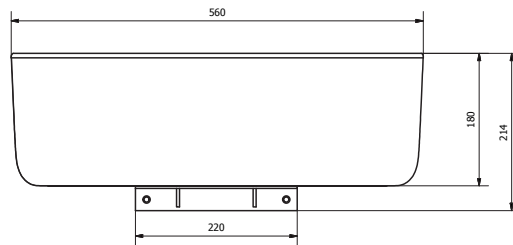

product technical sheet

<p>article code</p> <p>product family</p> <p>product line</p> <p>product name</p> <p>description</p> <p>certifications</p> <p>product features</p> <p>technical details</p> <p>maintenance</p> <p>materials</p>	<p>EVLACPBOU</p> <p>Ever Life Design</p> <p>Bounce</p> <p>Bounce Cristalplant</p> <p>Washbasin</p> <p>TUV system certification UNI EN ISO 9001:2008.</p> <p>Integral Cristalplant washbasin.</p> <p>Dimensions: height mm 180, width mm 357, length mm 560, depth mm 159; tolerance +/- 5 mm Drain: complete with plastic drain with Click clack plug type, made in brass painted in white colour. Finishing: smooth surface finishing; Colour: white; Overflow: not included;</p> <p>Check the correct fastening of the washbasin periodically.</p> <p>Cristalplant</p>
--	--

EVLACPCOU
Ever Life Design
Bounce
Bounce Counter Cristalplant

Washbasin

TUV system certification UNI EN ISO 9001:2008.

integral Cristalplant washbasin.

Dimensions: height mm 180, width mm 357, length mm 560, depth mm 159; tolerance +/- 5 mm
 Beechwood shelf dimensions: width mm 880, length mm 366, thickness mm 30
 Drain: Complete with plastic drain with Click clack plug type,made in brass painted in white colour.
 Finishing: smooth surface finishing;
 Colour: white;
 Overflow: not included;

Washbasin

TUV system certification UNI EN ISO 9001:2008.

integral Cristalplant washbasin.

Dimensions: height mm 180, width mm 357, length mm 560, depth mm 159; tolerance +/- 5 mm
 Drain: Complete with plastic drain with Click clack plug type, made in brass painted in white colour.
 Finishing: smooth surface finishing;
 Colour: white;
 Overflow: not included;