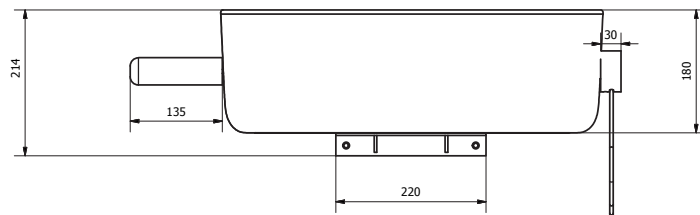

product technical sheet

article code
product family
product line
product name
description
certifications
product features
technical details
maintenance
materials

EVLACPPAN
Ever Life Design
Bounce
Bounce Pan Cristalplant

Washbasin

TUV system certification UNI EN ISO 9001:2008.

integral Cristalplant washbasin.

Dimensions: height mm 180, width mm 357, length mm 560, depth mm 159; tolerance +/- 5 mm
Drain: Complete with plastic drain with Click clack plug type, made in brass painted in white colour.
Finishing: smooth surface finishing;
Colour: white;
Overflow: not included;

Check the correct fastening of the washbasin periodically.

Cristalplant, natural solid beechwood

ST_PRODOTTO: EVLACPPAN - REV.00 - 13/06/2017 - APPROVED T.D.

The above mentioned information cannot be considered as binding. Thermomat Saniline srl reserves the right to make technical and aesthetic changes without any prior notice.

Ever by Thermomat Saniline s.r.l. | Mantova | Italy

www.everlifedesign.it