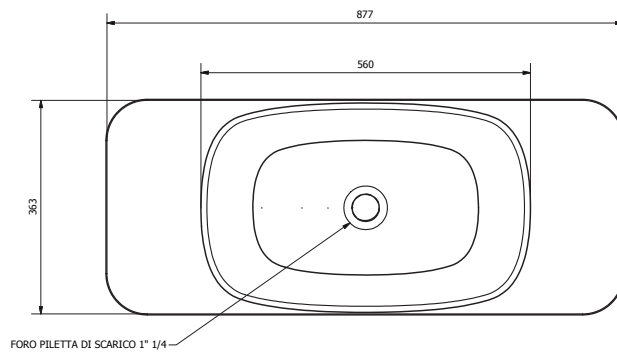

product technical sheet

article code
product family
product line
product name
description
certifications
product features
technical details
maintenance
materials

EVLACPCOU
Ever Life Design
Bounce
Bounce Counter Cristalplant

Washbasin

TUV system certification UNI EN ISO 9001:2008.

integral Cristalplant washbasin.

Dimensions: height mm 180, width mm 357, length mm 560, depth mm 159; tolerance +/- 5 mm
Beechwood shelf dimensions: width mm 880, length mm 366, thickness mm 30
Drain: Complete with plastic drain with Click clack plug type,made in brass painted in white colour.
Finishing: smooth surface finishing;
Colour: white;
Overflow: not included;

Check the correct fastening of the washbasin periodically.

Cristalplant, natural solid beechwood