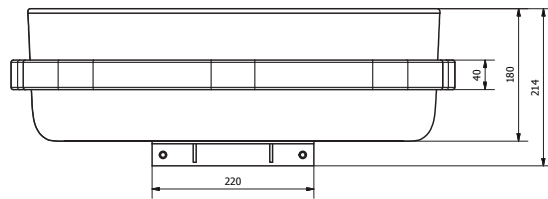

product technical sheet

EVLACPHUG
Ever Life Design
Bounce
Bounce Hug Cristalplant

- article code
- product family
- product line
- product name
- description
- certifications
- product features
- technical details
- maintenance
- materials

Washbasin

TUV system certification UNI EN ISO 9001:2008.

integral Cristalplant washbasin.

Dimensions: height mm 180, width mm 357, length mm 560, depth mm 159; tolerance +/- 5 mm
Drain: Complete with plastic drain with Click clack plug type, made in brass painted in white colour.
Finishing: smooth surface finishing;
Colour: white;
Overflow: not included;

Check the correct fastening of the washbasin periodically.

Cristalplant, natural solid beechwood.

ST_PRODOTTO: EVLACPHUG - REV.00 - 13/06/2017- APPROVED T.D.

The above mentioned information cannot be considered as binding. Thermomat Saniline srl reserves the right to make technical and aesthetic changes without any prior notice.

Ever by Thermomat Saniline s.r.l. | Mantova | Italy

www.everlifedesign.it