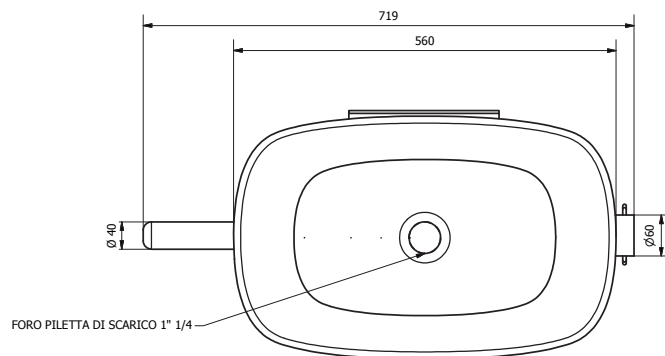

product technical sheet

article code
product family
product line
product name
description
certifications
product features
technical details
maintenance
materials

EVLACPPAN
Ever Life Design
Bounce
Bounce Pan Cristalplant

Washbasin

TUV system certification UNI EN ISO 9001:2008.

integral Cristalplant washbasin.

Dimensions: height mm 180, width mm 357, length mm 560, depth mm 159; tolerance +/- 5 mm
Drain: Complete with plastic drain with Click clack plug type, made in brass painted in white colour.
Finishing: smooth surface finishing;
Colour: white;
Overflow: not included;

Check the correct fastening of the washbasin periodically.

Cristalplant, natural solid beechwood

ST_PRODOTTO: EVLACPPAN - REV.00 - 13/06/2017 - APPROVED T.D.

The above mentioned information cannot be considered as binding. Thermomat Saniline srl reserves the right to make technical and aesthetic changes without any prior notice.

Ever by Thermomat Saniline s.r.l. | Mantova | Italy

www.everlifedesign.it