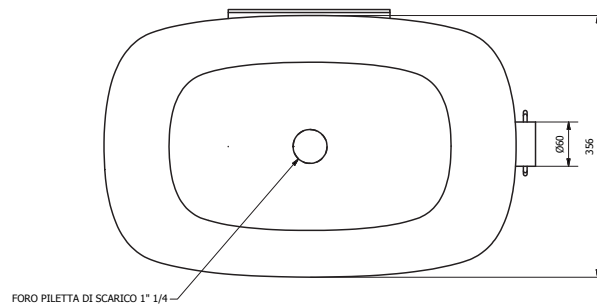

product technical sheet

article code
product family
product line
product name
description
certifications
product features
technical details
maintenance
materials

EVLACPCOR
Ever Life Design
Bounce
Bounce Cord

Washbasin

TUV system certification UNI EN ISO 9001:2008.

integral Cristalplant washbasin.

Dimensions: height mm 180, width mm 357, length mm 560, depth mm 159; tolerance +/- 5 mm
Drain: Complete with plastic drain with Click clack plug type, made in brass painted in white colour.
Finishing: smooth surface finishing;
Colour: white;
Overflow: not included;

Check the correct fastening of the washbasin periodically.

Cristalplant, natural solid beechwood

ST_PRODOTTO: EVLACPCOR - REV.00 - 13/06/2017 - APPROVED T.D.

The above mentioned information cannot be considered as binding. Thermomat Saniline srl reserves the right to make technical and aesthetic changes without any prior notice.

Ever by Thermomat Saniline s.r.l. | Mantova | Italy

www.everlifedesign.it