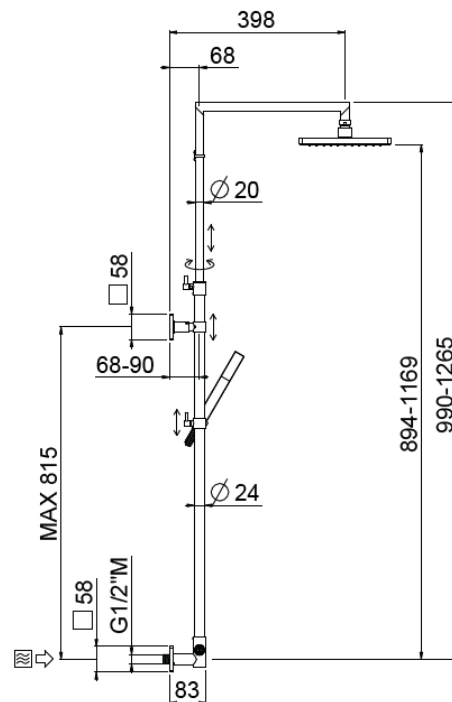

# Corner telescopic concealed

Corner telescopic concealed, MySlim shower head  
**32472/ID-CR**

## TECHNICAL INFORMATION

Turning shower column with adjustable mounting with articulated shower holder, built-in holder, adjustable upper holder and diverter. Non-liming square ultra-thin shower head 300x300 in stainless steel. Brass non-liming inspectable one jet square shower. PVC smooth double anti-torsion flexible hose cm 150. CHROME

## SPARE PARTS

## TECHNICAL DRAWING