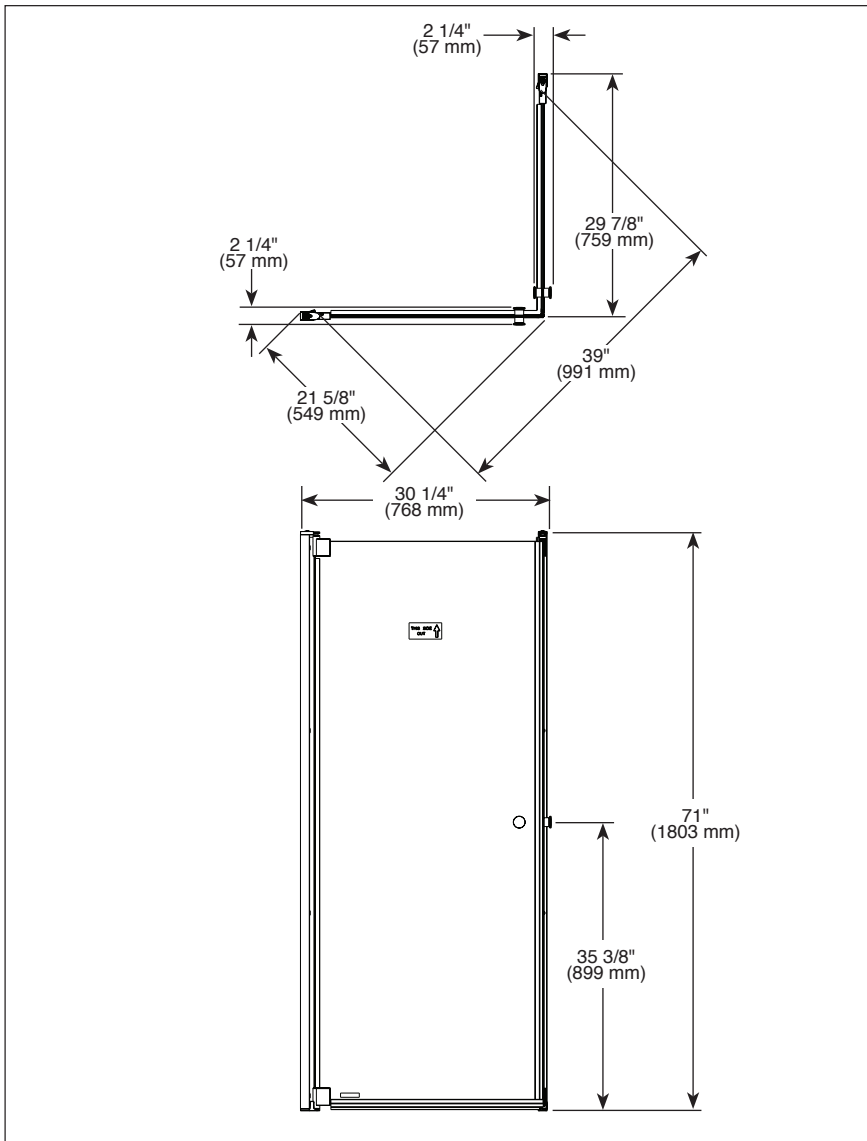

### 32" CORNER SHOWER ENCLOSURE

- Designed to Fit Delta 32" Corner Shower Base
- Chrome Finish Hardware
- Clear Tempered Glass Doors
- Do-It-Yourself Installation Instructions
- Can Install With Tile Applications

#### COMPLIES WITH:

- IAPMO IGC 154

B114306-3232-PC

Submitted Model No.: \_\_\_\_\_

Specific Features: \_\_\_\_\_

**Delta Faucet Company**  
55 E. 111th Street, Indianapolis, IN 46280  
350 South Edgeware Road, St. Thomas, ON N5P 4L1  
© 2020 Delta Faucet Company