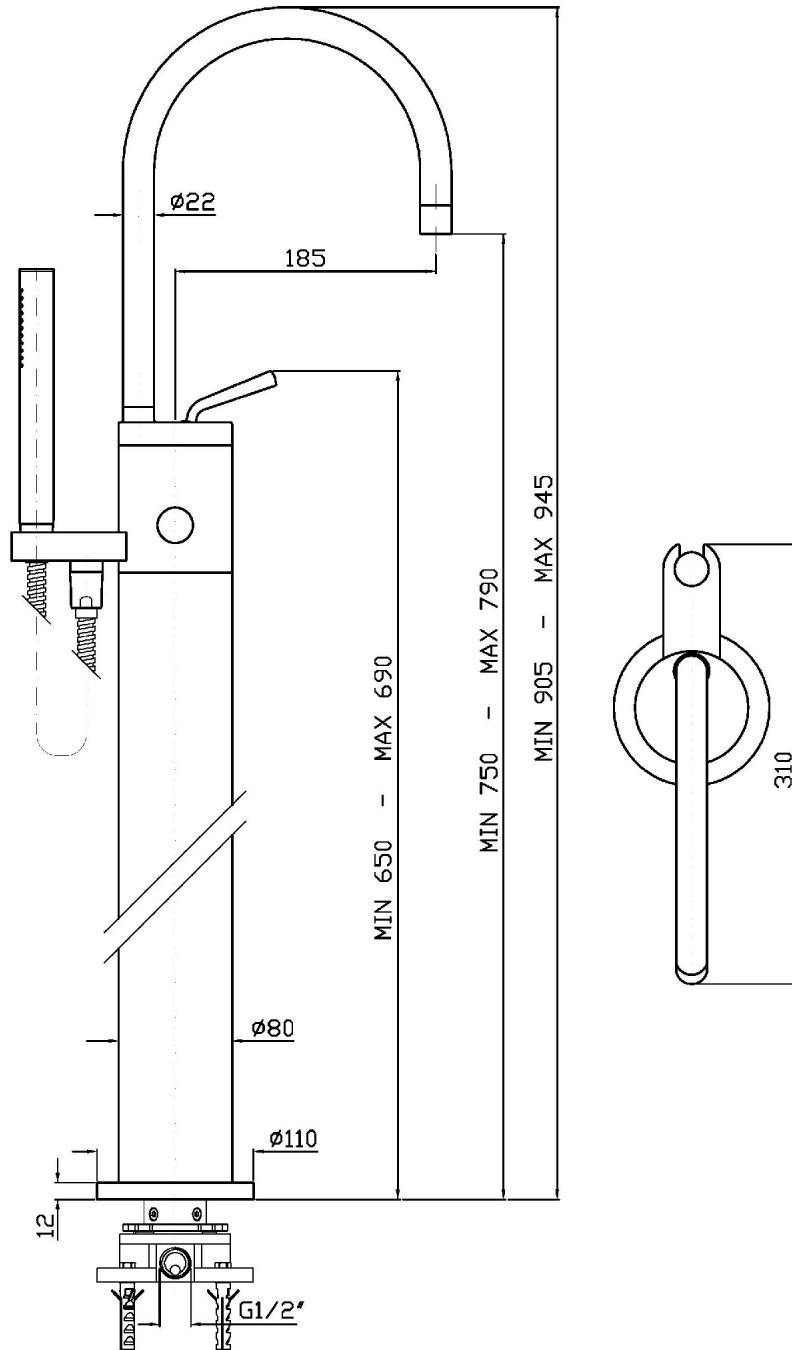

## ISY

ZP1629

Disegno Complessivo / Overall Drawing

### ZP1629 Pesì e Misure / Weights and Sizes

|                               |                |                 |
|-------------------------------|----------------|-----------------|
| Peso ( Kg ) Weight ( lb )     | 14,70 ( Kg )   | 32,41 ( lb )    |
| Volume test ( dc3 ) - ( in3 ) | 62,66 ( dc3 )  | 3823,75 ( in3 ) |
| h ( mm ) - ( in )             | 110,00 ( mm )  | 4,33 ( in )     |
| L1 ( mm ) - ( in )            | 445,00 ( mm )  | 17,52 ( in )    |
| L2 ( mm ) - ( in )            | 1280,00 ( mm ) | 50,39 ( in )    |