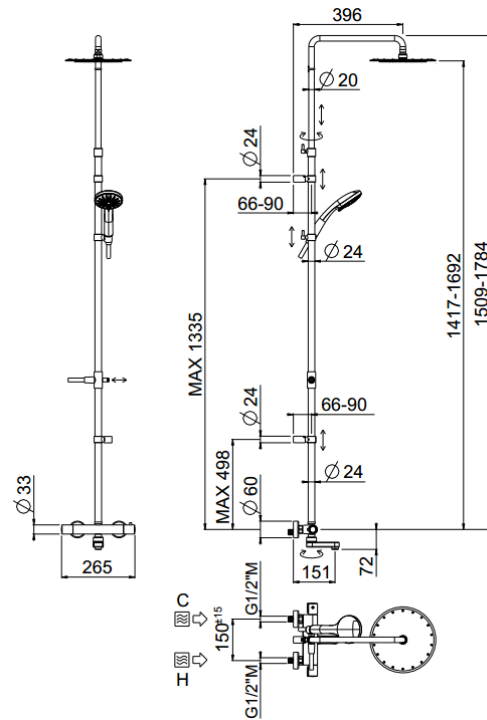

Rigoletto telescopic tub

Rigoletto telescopic tub, MySlim inspectable shower head
01-1967-N-CR

TECHNICAL INFORMATION

Bridge telescopic shower column including exposed mixer with brass handles, diverter and swinging spout, turning bar with adjustable mounting. Round ultra-thin shower head, Ø300, non-liming, inspectable and serviceable in chromed stainless steel. 3 jets non-liming shower in ABS. Smooth double anti-torsion PVC flexible hose, cm 150. CHROME

Flow rate:
x rubinetto

PICTURE

SPARE PARTS

ORIC035
T°

ORIC032
2 vie / ways

FEATURES

rain jet

central jet

side jet

Tub spout

double anti-torsion

adjustable telescopic shower column

Rigoletto adjustable spout

inspectable round

TECHNICAL DRAWING

FINISHINGS