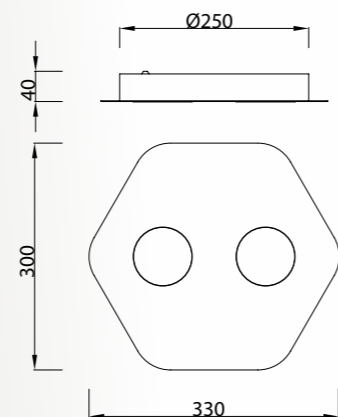

Plafón - Ceiling Lamp
Blanco Arena - Sand White

6643
2x GX53 máx.9W/no incl

Bombillas Recomendadas
Suggested Bulbs

R09224 3000K
R09225 4000K