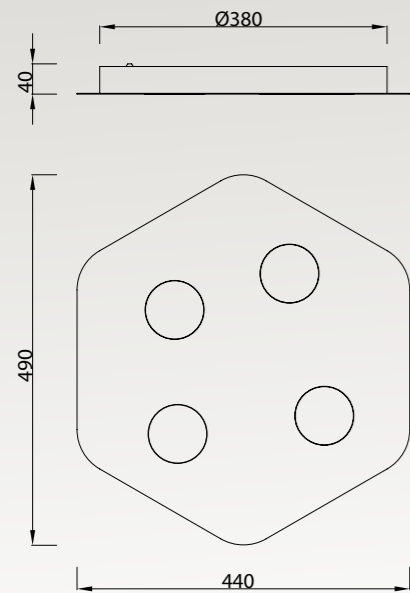

Plafón - Ceiling Lamp
Blanco Arena - Sand White

6642
4x GX53 máx.9W/no incl

Bombillas Recomendadas
Suggested Bulbs

R09224 3000K
R09225 4000K