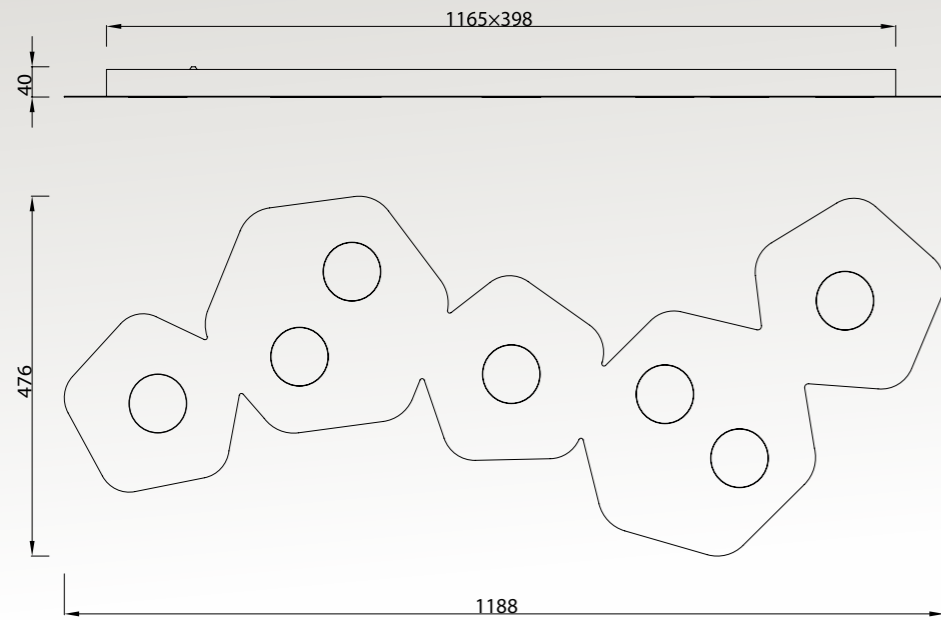

Plafón - Ceiling Lamp
Blanco Arena - Sand White

6640
7x GX53 máx.9W/no incl

Bombillas Recomendadas
Suggested Bulbs

R09224 3000K
R09225 4000K

220-240V - 50/60Hz Acero / Acrylic - Steel / Acrylic