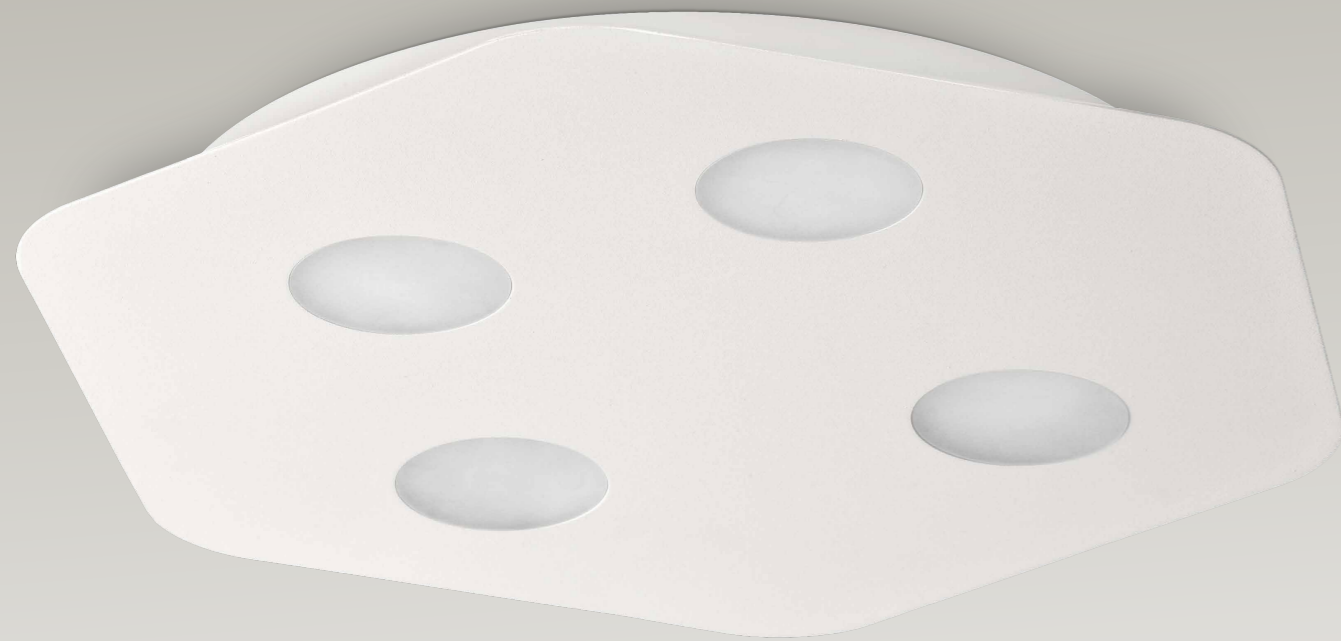

Plafón - Ceiling Lamp
Blanco Arena - Sand White

6642
4x GX53 máx.9W/no incl

Bombillas Recomendadas
Suggested Bulbs

R09224 3000K
R09225 4000K