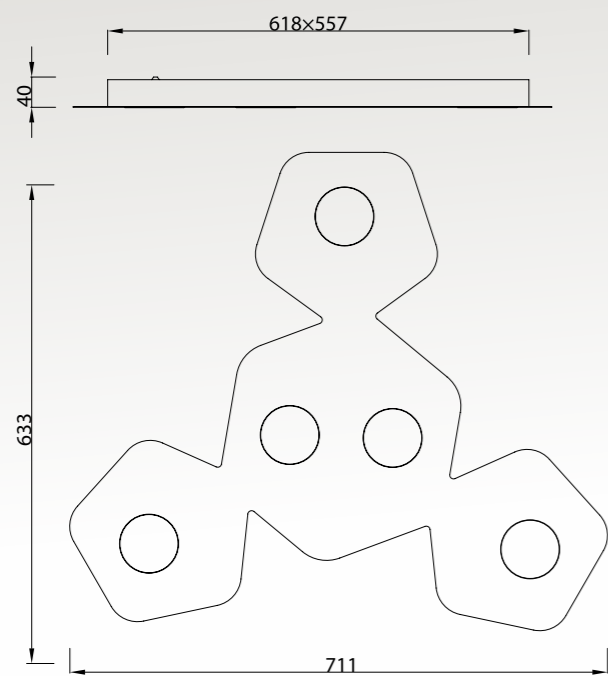

Plafón - Ceiling Lamp
Blanco Arena - Sand White

6641
5x GX53 máx.9W/no incl

Bombillas Recomendadas
Suggested Bulbs

R09224 3000K
R09225 4000K

pág. 519