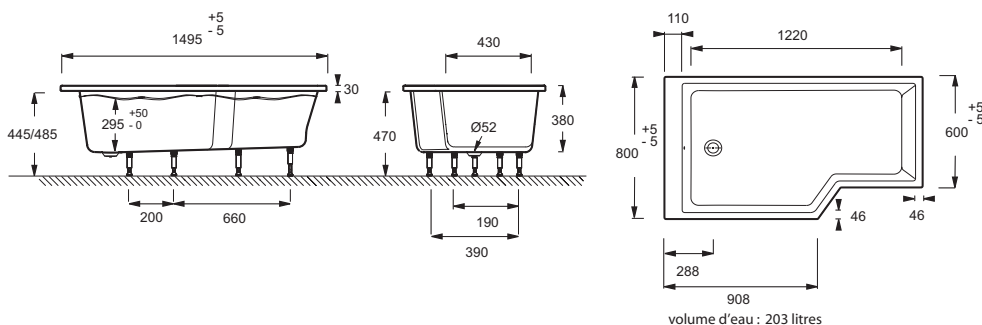

CE6D119L

Collection: NEO

Finish*:

Main features:

Features

- DIMENSIONS: 150 x 80 x 38 cm
- MATERIAL: Acrylic
- VOLUME (L): 204/134
- WASTE DIAMETER: 5,2 cm
- PRODUCT INCLUDED: (Wooden step and waste included)
- STEP: Not supplied
- OPTIONAL COORDINATING PANEL: Yes
- BATH WELL LENGTH: 122 cm
- TWO-PERSON BATH: No
- GUARANTEE: 10 years
- OPTIONAL: Panel in white lacquered aluminium and bathscreen complementing the bath's lines
- WEIGHT: 27.5 kg
- INSTALLATION TYPE: Drop-in
- SHAPE: Asymmetric
- VERSION: Gauche
- FEET: Supplied
- WASTE : Not supplied
- OPTIONAL COORDINATING BATHTHSCREEN: Yes
- BATH WELL WIDTH: from 70 to 90 cm
- CAN BE EQUIPPED WITH A WHIRLPOOL SYSTEM: No
- SUPPLIED WITH: Wooden foot step and special waste

Required products

- E6D015: Extra-slim waste with overflow
- E6D134: Waste fed by overflow

Optional products

- E4930: 2-panel bathscreen
- E6D135: Front and end panel

Technical drawing

Product Specification: Shower-bath 150 x 80 cm, LH, CE6D119L. Collection: NEO. DIMENSIONS: 150 x 80 x 38 cm. WEIGHT: 27.5 kg. MATERIAL: Acrylic. INSTALLATION TYPE: Drop-in. VOLUME (L): 204/134. SHAPE: Asymmetric. WASTE DIAMETER: 5,2 cm. VERSION: Gauche. PRODUCT INCLUDED: (Wooden step and waste included). FEET: Supplied. STEP: Not supplied. WASTE : Not supplied. OPTIONAL COORDINATING PANEL: Yes. OPTIONAL COORDINATING BATHTHSCREEN: Yes. BATH WELL LENGTH: 122 cm. BATH WELL WIDTH: from 70 to 90 cm. TWO-PERSON BATH: No. CAN BE EQUIPPED WITH A WHIRLPOOL SYSTEM: No. GUARANTEE: 10 years. SUPPLIED WITH: Wooden foot step and special waste. OPTIONAL: Panel in white lacquered aluminium and bathscreen complementing the bath's lines.