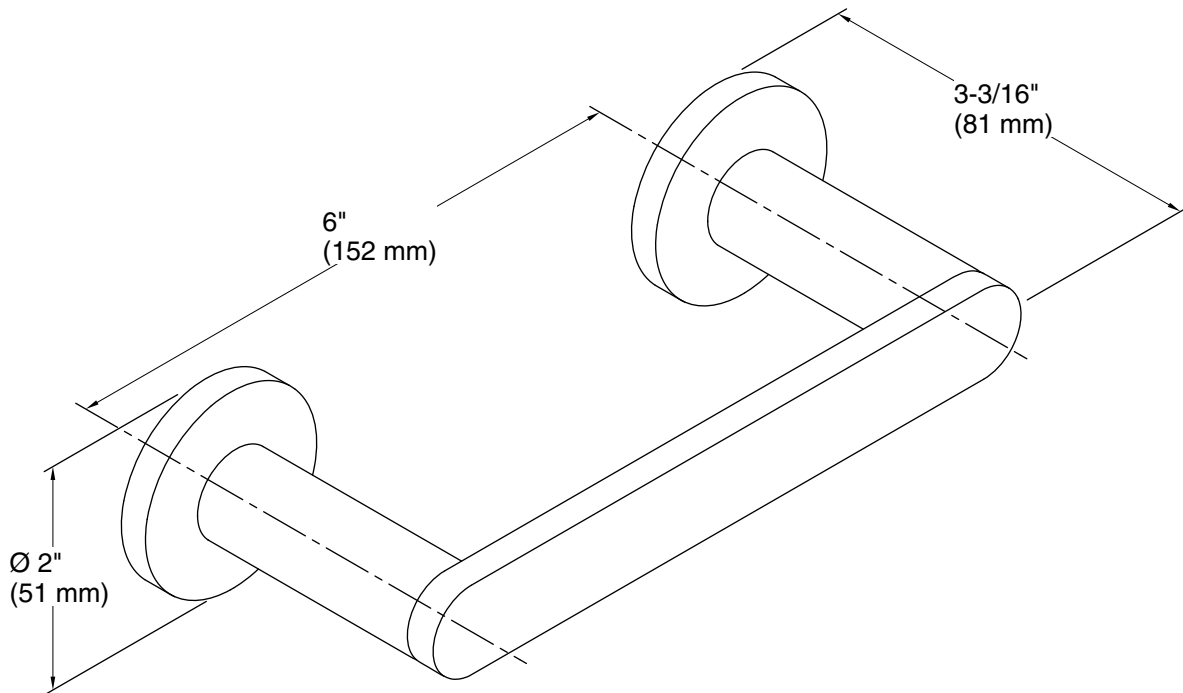

Technical Information

All product dimensions are nominal.

Material: Zinc, Brass

Notes

Install this product according to the installation guide.