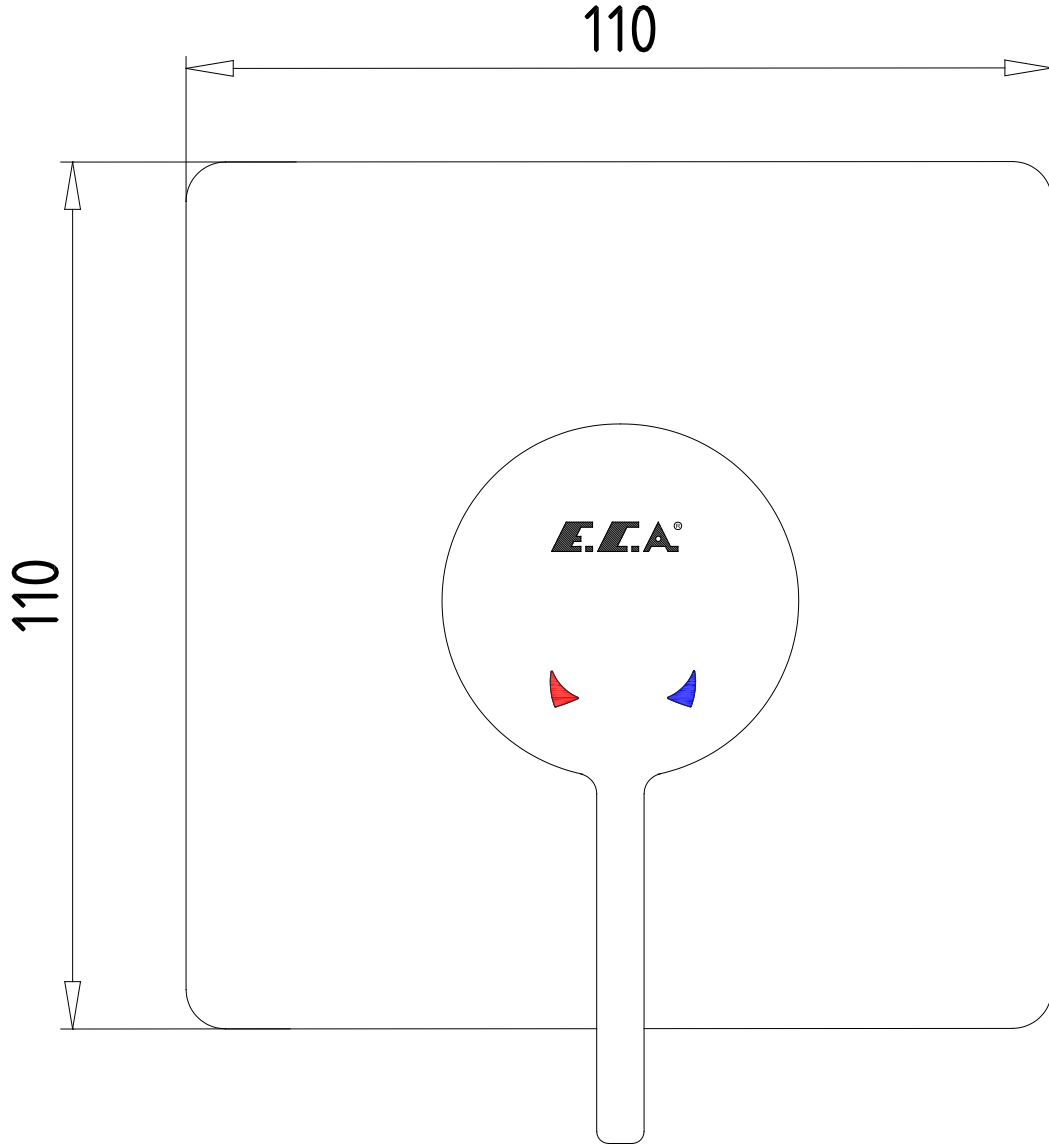

ANKASTRE BANYO/DUŐ BATARYALARI CONCEALED BATH/SHOWER MIXERS

E.C.A.®

Ürün Kodu : 102167102H-K - PURİTY AnkaŖe Duő Bataryası Sıva ÜŖtü Grubu (**İhracat Kodu:** 102167102HEX-K)

Product Code: 102167102H-K - PURITY Concealed Shower Mixer Surface Mounted Group (**Export Code:** 102167102HEX-K)

*Localization product codes are available.

Aralık 2020 / December 2020

www.eca.com.tr

E.C.A. önceden haber vermeksizin, ürünler ve ürünlerin teknik detaylarında deęişiklik yapma hakkını saklı tutar.

We reserve the right to alter product specification and colors and to make technical modifications without prior notice.

Elginkan