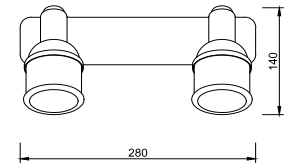

FREYA
TRADITION OF QUALITY

Instruction

FR7003WL-02BZ

2 x E14 (40W)

Model: FR7003WL-02BZ
Series: Arlette

Wall Lamps