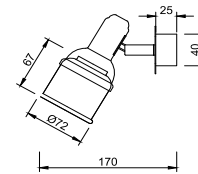

FREYA
TRADITION OF QUALITY

Instruction

FR7003WL-02BZ

2 x E14 (40W)

Model: FR7003WL-02BZ
Series: Arlette

Wall Lamps