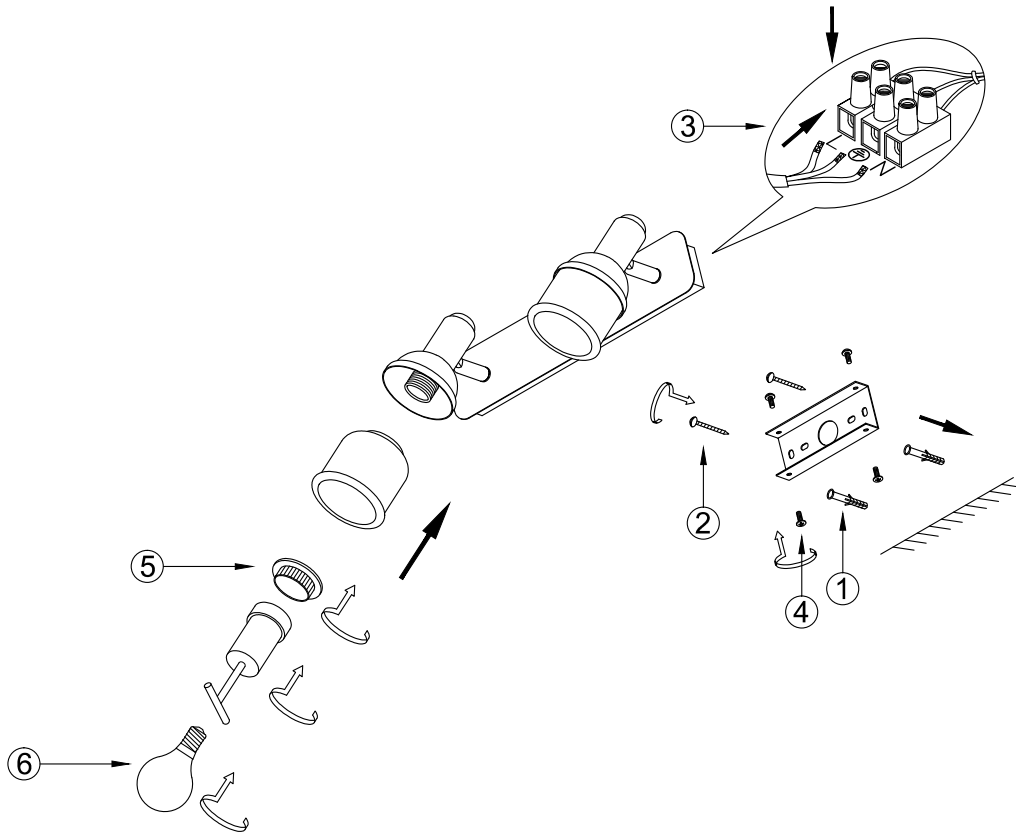

FREYA
TRADITION OF QUALITY

Instruction

FR7003WL-02BZ

2 x E14 (40W)

Model: FR7003WL-02BZ
Series: Arlette

Wall Lamps