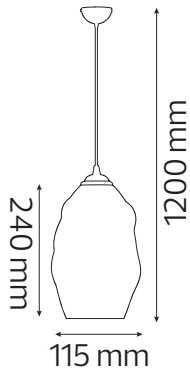

Technical Drawing