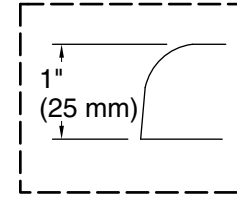

For the most current Specification Sheet, go to www.kohler.com.

1-25-2020 05:46 - US/CA

THE BOLD LOOK
OF **KOHLER**®

Underscore® Cube

48" x 48" Heated BubbleMassage™ air bath with whirlpool
K-1969-XHGH

No change in measurements if connected with drain illustrated. (K-8150)