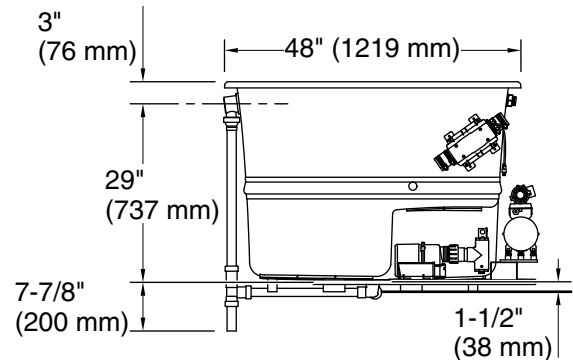

No change in measurements if connected with drain illustrated. (K-8150)

Blower Motor/Control Access
34" (864 mm) W x 15" (381 mm) H