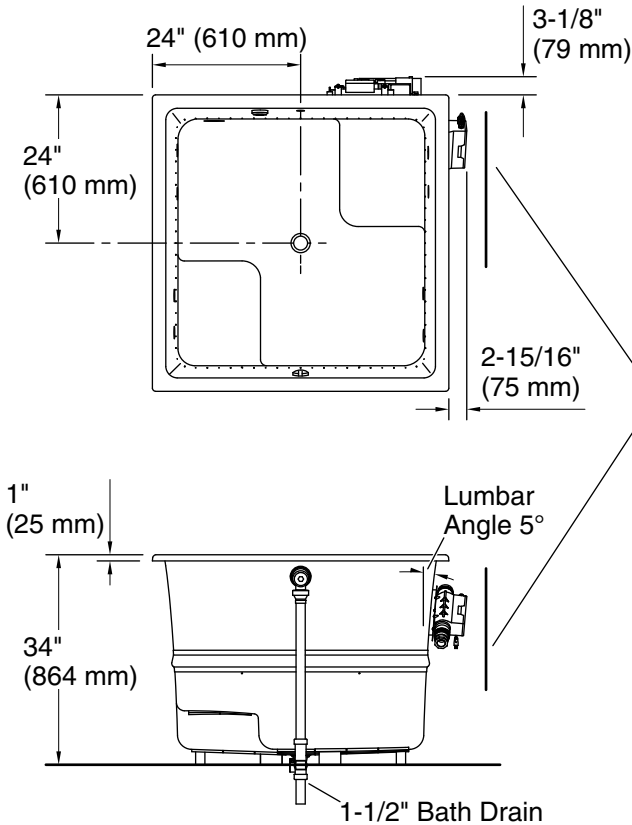

For the most current Specification Sheet, go to www.kohler.com.

1-25-2020 05:46 - US/CA

THE BOLD LOOK
OF **KOHLER**®

Underscore® Cube

48" x 48" Heated BubbleMassage™ air bath with whirlpool
K-1969-XHGH

No change in measurements if connected with drain illustrated. (K-8150)

Drop-in Rim Detail

Blower Motor/Control Access
34" (864 mm) W x 15" (381 mm) H

Required Electrical Service

Three dedicated circuits required, protected with Class A Ground-Fault Circuit-Interrupter (GFCI). Outside North America, this device may be known as a Residual Current Device (RCD).

Blower:	120 V, 15 A, 60 Hz
Air bath, Pump:	120 V, 15 A, 60 Hz
Heater:	120 V, 15 A, 60 Hz

Technical Information

All product dimensions are nominal.

Installation:	Drop-in, Undermount
Drain location:	Center
Basin area, bottom:	39-3/8" x 39-3/8" (1000 mm x 1000 mm)
Basin area, top:	44-5/8" x 44-5/8" (1133 mm x 1133 mm)
Weight:	218 lbs (98.9 kg)
Minimum floor load:	102.3 lbs/ft ² (499.5 kg/m ²)
Water depth:	27-1/2" (699 mm)
Water capacity:	171 gal (647.3 L)
Template:	K-578, not required, not included
Electrical component rating:	Blower: 120 V, 10 A, 60 Hz Air bath: 120 V, 5 A, 60 Hz

Notes

Measure your actual product for rough-in details. Install this product according to the installation instructions.

The hot water supply should be 70% of the capacity of the bath or greater. Installations will vary.