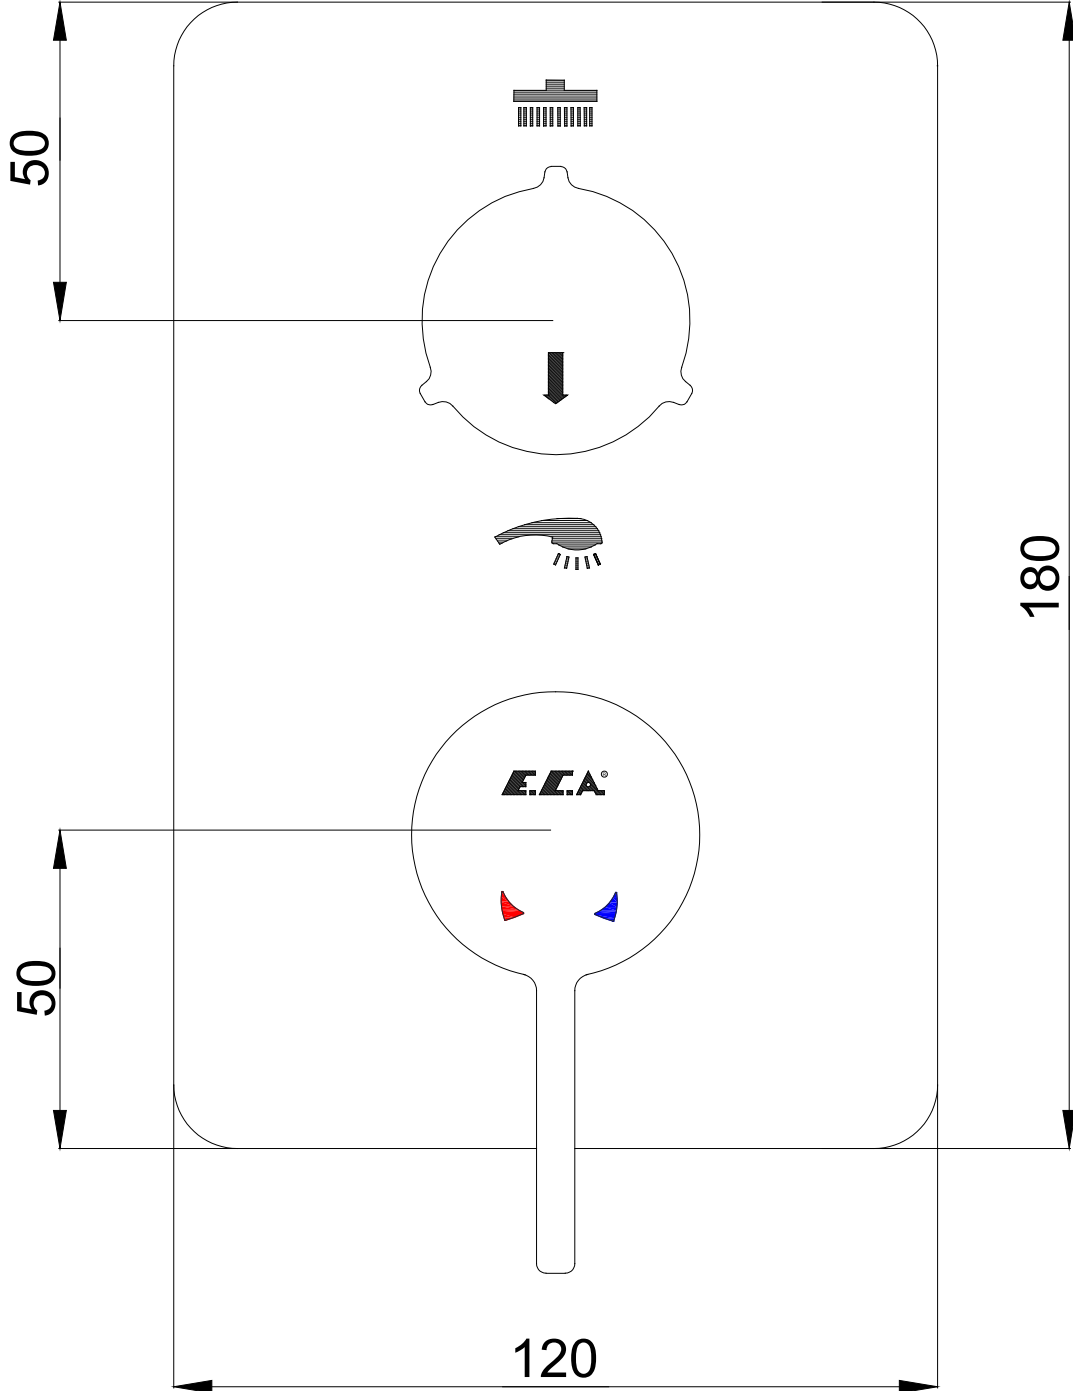

ANKASTRE BANYO/DUŞ BATARYALARI CONCEALED BATH/SHOWER MIXERS

E.C.A.®

Ürün Kodu : 102167202H-KDE - PURİTY Ankastre Banyo/Duş Bataryası Sıva Üstü Grubu - 2 Yollu (İhracat Kodu: 102167202HEX-KDE)

Product Code: 102167202H-KDE - PURITY Concealed Bath/Shower Mixer Surface Mounted Group - 2 Way Diverter (Export Code: 102167202HEX-KDE)

*Localization product codes are available.

Aralık 2020 / December 2020

www.eca.com.tr

E.C.A. önceden haber vermeksizin, ürünler ve ürünlerin teknik detaylarında değişiklik yapma hakkını saklı tutar.

We reserve the right to alter product specification and colors and to make technical modifications without prior notice.

Elginkan