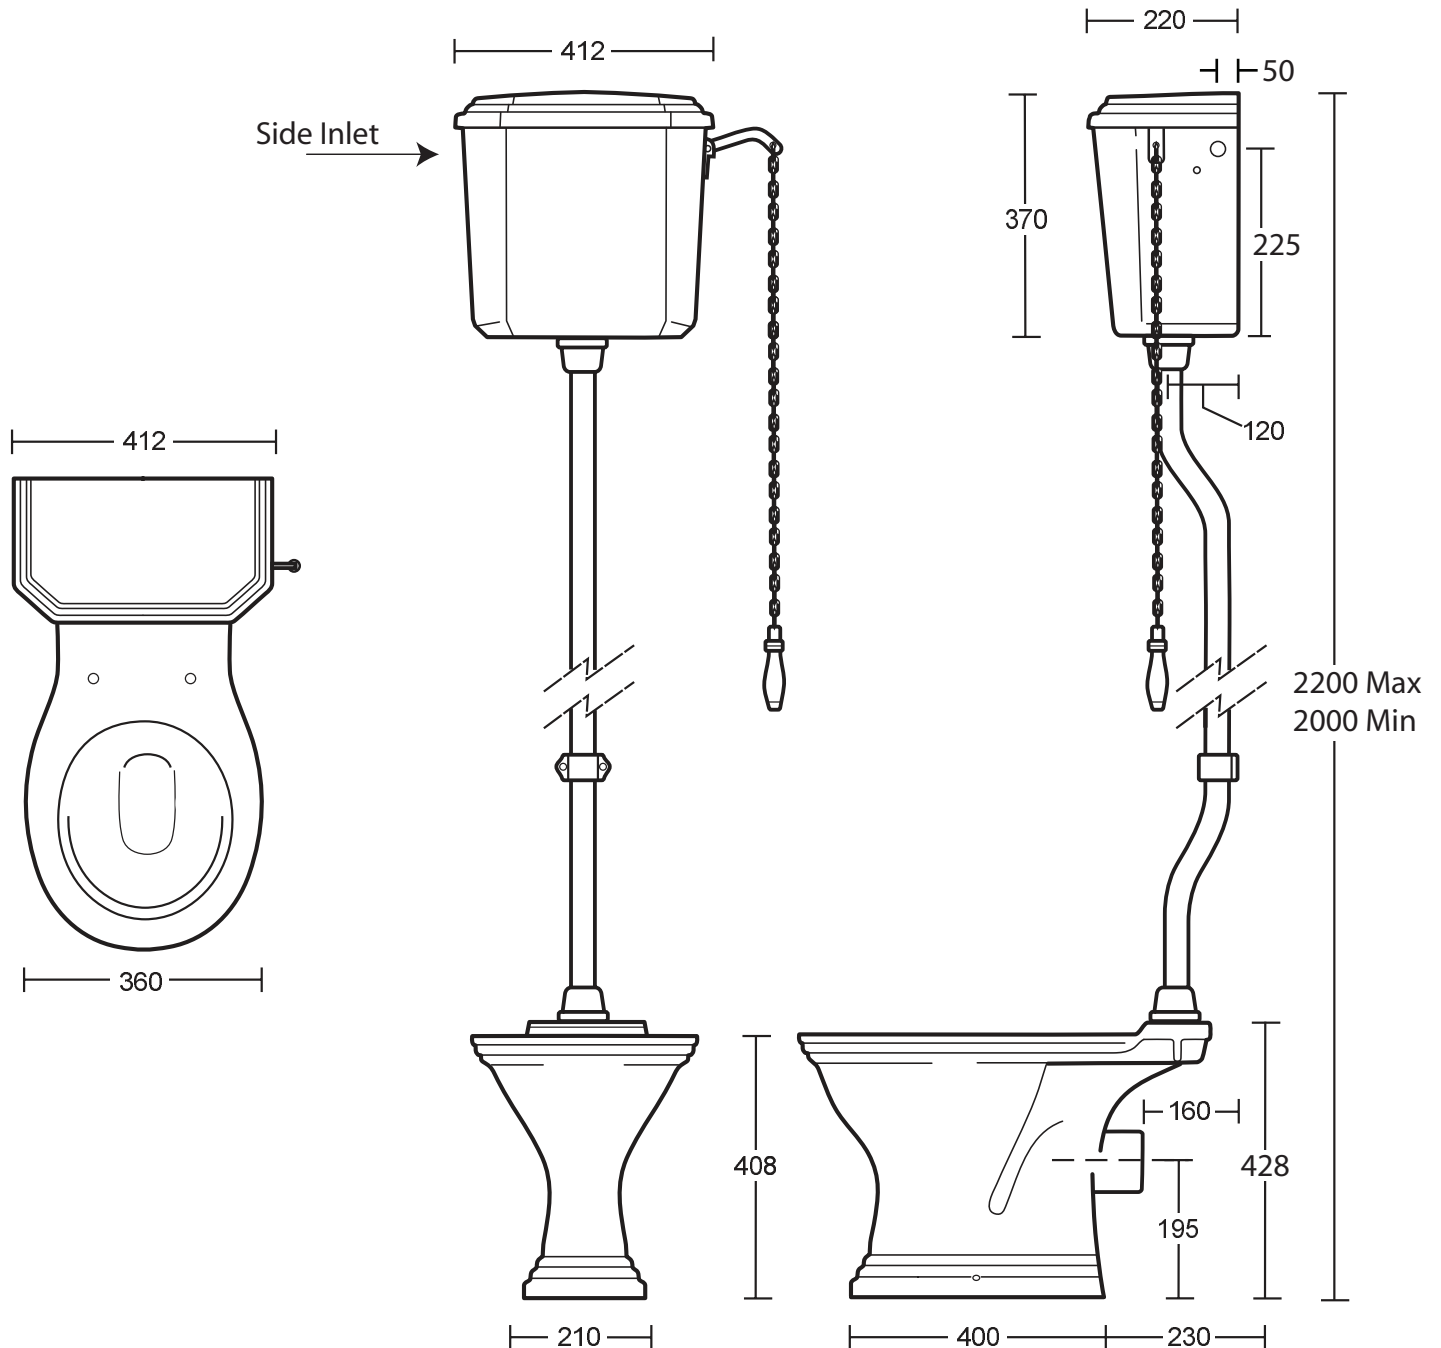

Ceramic Collection	
Astoria Deco	Round bowl pan & high Level cistern

We recommend that all products are purchased with the assistance of a specialist bathroom retailer and always installed by an experienced installer who is a member of a recognized association. All sizes quoted are nominal: items may vary by plus or minus 2% against the figures quoted. When planning installations where dimensions are critical, it is essential that the space allowed for individual items is physically checked. Imperial Bathrooms can not be held liable for any costs associated with items not fitting in any given area. The contents of this statement are based on information correct at the time of publication. We reserve the right to make alterations and changes in product characteristics, fixing, packaging, operation etc at any time without notice.