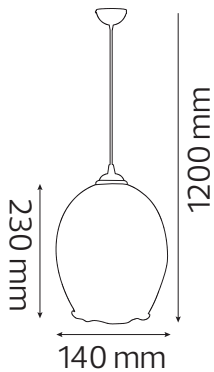

GLASS PENDANT LAMP

Product&Family Code:

021 014 0001

METEOR

Technical Data	
Voltage (V)	220-240V
Product Wattage (W)	Max. 60W
Lamp Type	E27
WEEE Regulation Appropriate	Yes
Material	Glass (Color: Chrome / Copper)
Protection Class	I
Cable Type	H03VV-2 0.75mm ²
Cable Length	1m adjustable
EEI	E to A++
IP Rating	20

Applications

- It's the perfect light fixture to install in bedroom, living room, dining room, kitchen.

Technical Drawing

Features

- Easy installation
- Low energy bulb (Bulb not included)