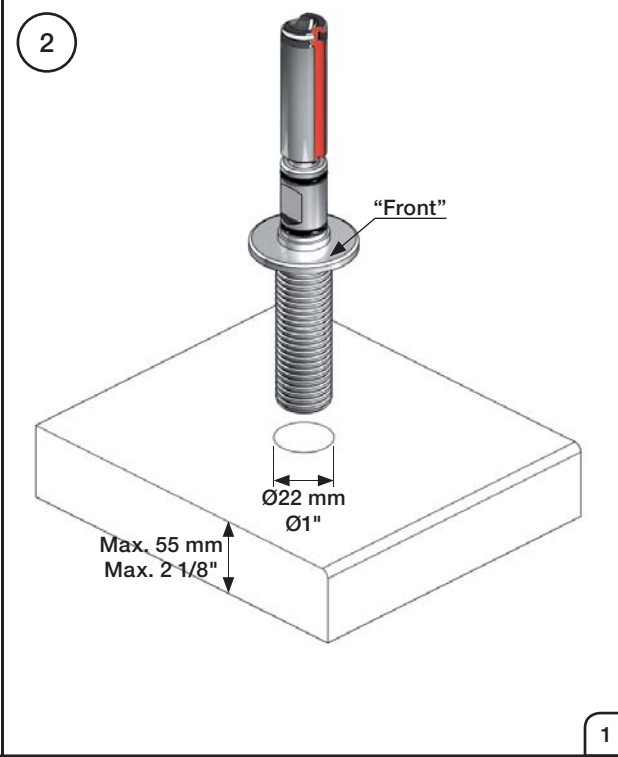

Inches:	H	D	h
090	8 1/2"	8"	5 3/4"
090A	4 1/4"	3 1/2"	1 1/2"
090B	7"	4"	4 1/2"
090C	7"	4"	4 1/2"
090D	8 3/4"	8"	5"
090E	6 3/4"	8"	2 1/2"
090G	7"	5 1/2"	4"
090H	10 1/2"	9"	6"
090I	12 3/4"	9"	8 1/2"
090V	14"	5 3/4"	10 1/2"

www.vola.com

vola

mnt_090_V3_40999824

65 mm
2 1/2"

1/2"

Ø40 mm
Ø1 5/8"

- VR277K: VR22, VR269, VR277
 VR297: VR20, VR22, VR269, VR273, VR277, VR294, VR295, VR296
 VR434: VR261, VR263, VR440, VR442, 2xVR455
 VR437: VR97, VR98, 2xVR444, VR450, VR451
 NR.10: VR20, VR22, VR273, VR294, VR295
 VR090: VR15P, VR16L9