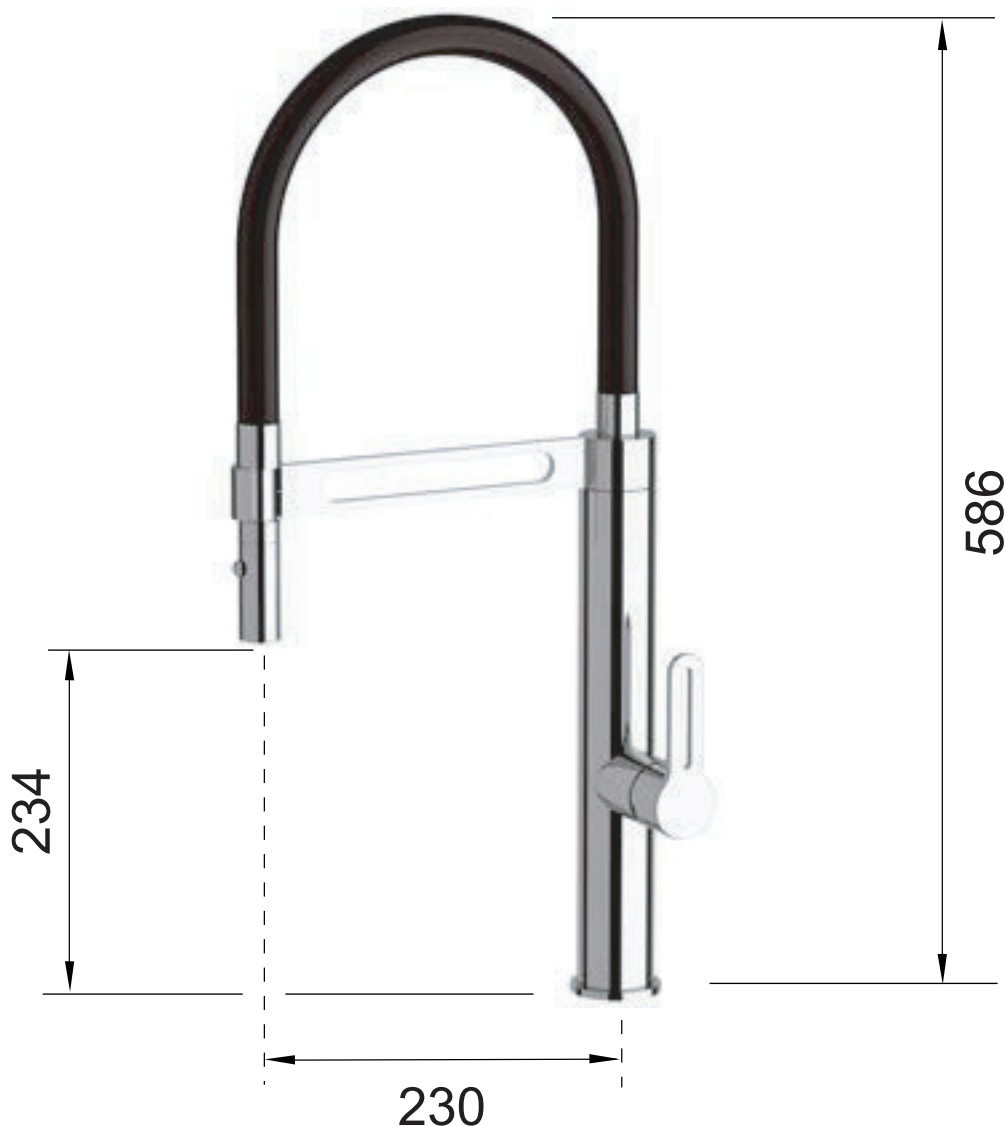

ART. COD. **SR211**

**MATERIALI / MATERIALS**

OTTONE CROMATO / CHROME PLATED BRASS

flessibile rivestito in tubo gomma soft-touch / flexible hose coated in soft-touch rubber pipe

**CROMATURA / CHROME PLATING**