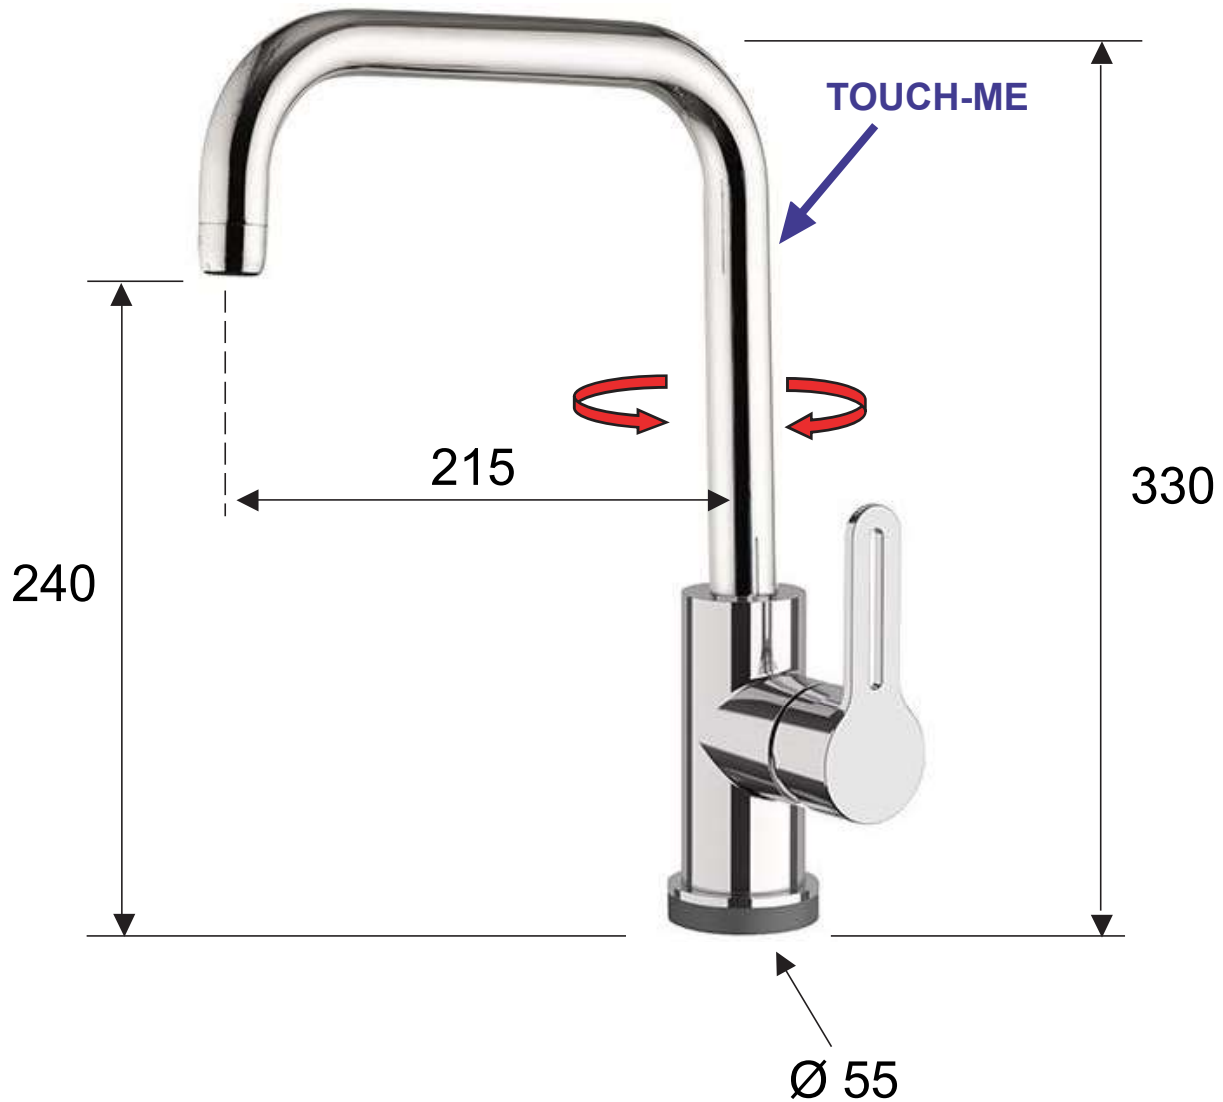

DANIEL

SCHEDA TECNICA TECHNICAL FEATURES

ART. COD.

SRT618U

MATERIALI / MATERIALS

OTTONE CROMATO / CHROME PLATED BRASS

CROMATURA / CHROME PLATING

UNI EN 248