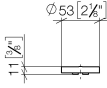

CYO Handle insert - Brushed Platinum

CYO

11 187 811

mm [inches]

CYO Handle insert - Brushed Platinum

CYO

11 187 811

Parts for other finishes can be found here: [Chrome](#)