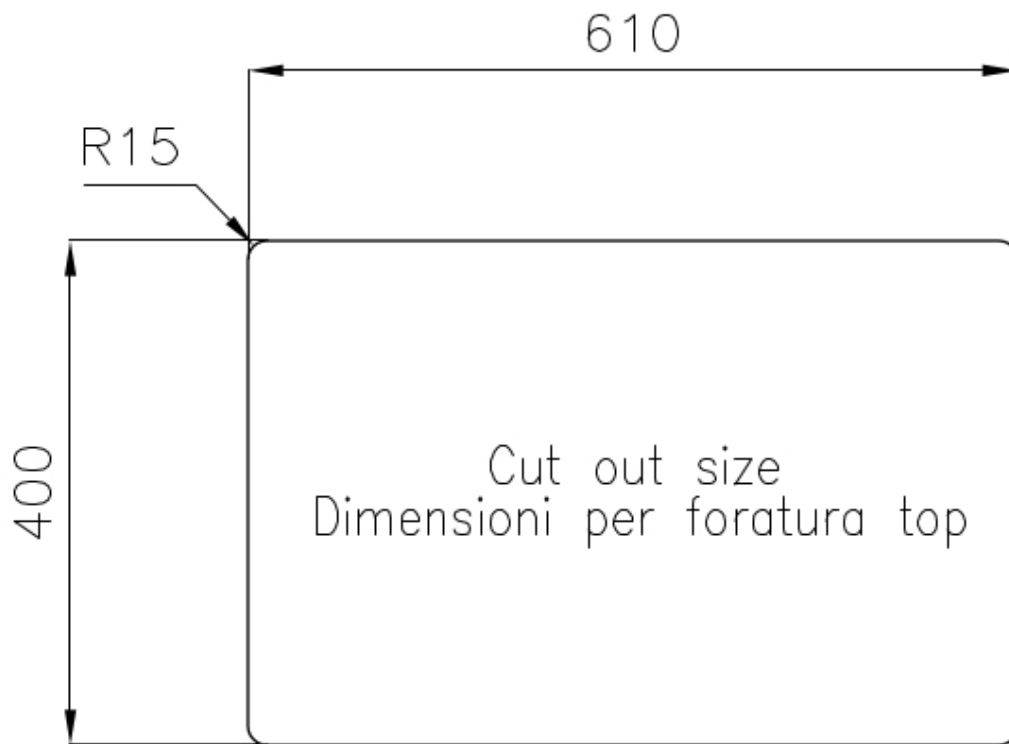

OPTIONAL ACCESSORIES