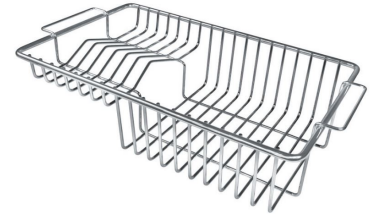

## OPTIONAL ACCESSORIES

Cestello inox 8612 000

Glass chopping board 8631 300

HPDE Chopping board 8657 001

HPDE Twin chopping board 8644 101

Iroko-wood chopping board with stainless steel colander 8644 042

Iroko-wood sliding chopping board 8644 041

Iroko-wood twin chopping board 8644 004

Stainless steel colander 8154 000

Stainless steel plate rack 8100 154

Stainless steel plate rack 8100 303

White basket 8612 100

White bowl 8153 100

Graters kit with ring-holder and food collection tray 8159 101

Stainless steel perforated tray 8151 000

Stainless steel plate rack 8100 201