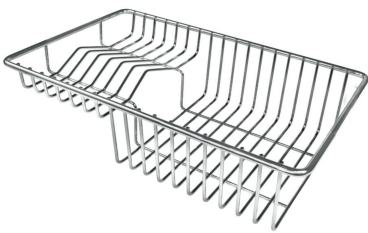

Glass chopping board 8631 300

HPDE Twin chopping board 8644 101

Stainless steel plate rack 8100 154