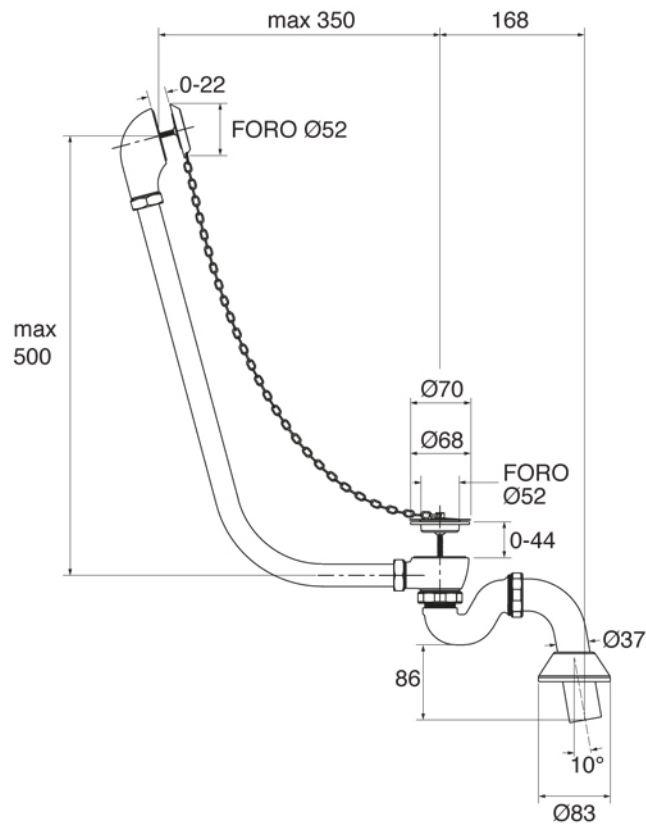

CAST IRON BATHTUB Collection	
Code	Description
9150	Cast iron bathtub 1540x770 (Kg. 117 - Lt 200) Without tap holes, external unfinished

Verona - Italy
tel. +39 045 8006917
fax. +39 045 8020111
gentry-home.com

CAST IRON BATHTUB Collection	
Code	Description
9149 9151	Cast iron bathtub 1700x770 (Kg. 131 - Lt 225) With tap holes, external unfinished Without tap holes, external unfinished
9160 9163 9161-C 9162-I/N/O/OR 9162-B/ND/R	Set cast iron Feet Unfinished White Chrome Incalux, Nickel, Dark Gold, Rose Gold Bronze, Dark Nickel, Copper
103 105 106 107	External painting External painting White External painting RAL Gold leaf decoration Silver leaf decoration

GH
GENTRY HOME

Verona - Italy
tel. +39 045 8006917
fax. +39 045 8020111
gentry-home.com

CAST IRON BATHTUB Collection	
Code	Description
0190-C 0191-I/N/O/OR 0191-B/ND/R	<p>Exposed bath waste with drain stopper chain and overflow with exposed pipes for floor connector and siphon</p> <p>Chrome Incalux, Nickel, Dark Gold, Rose Gold Bronze, Dark Nickel, Copper</p>