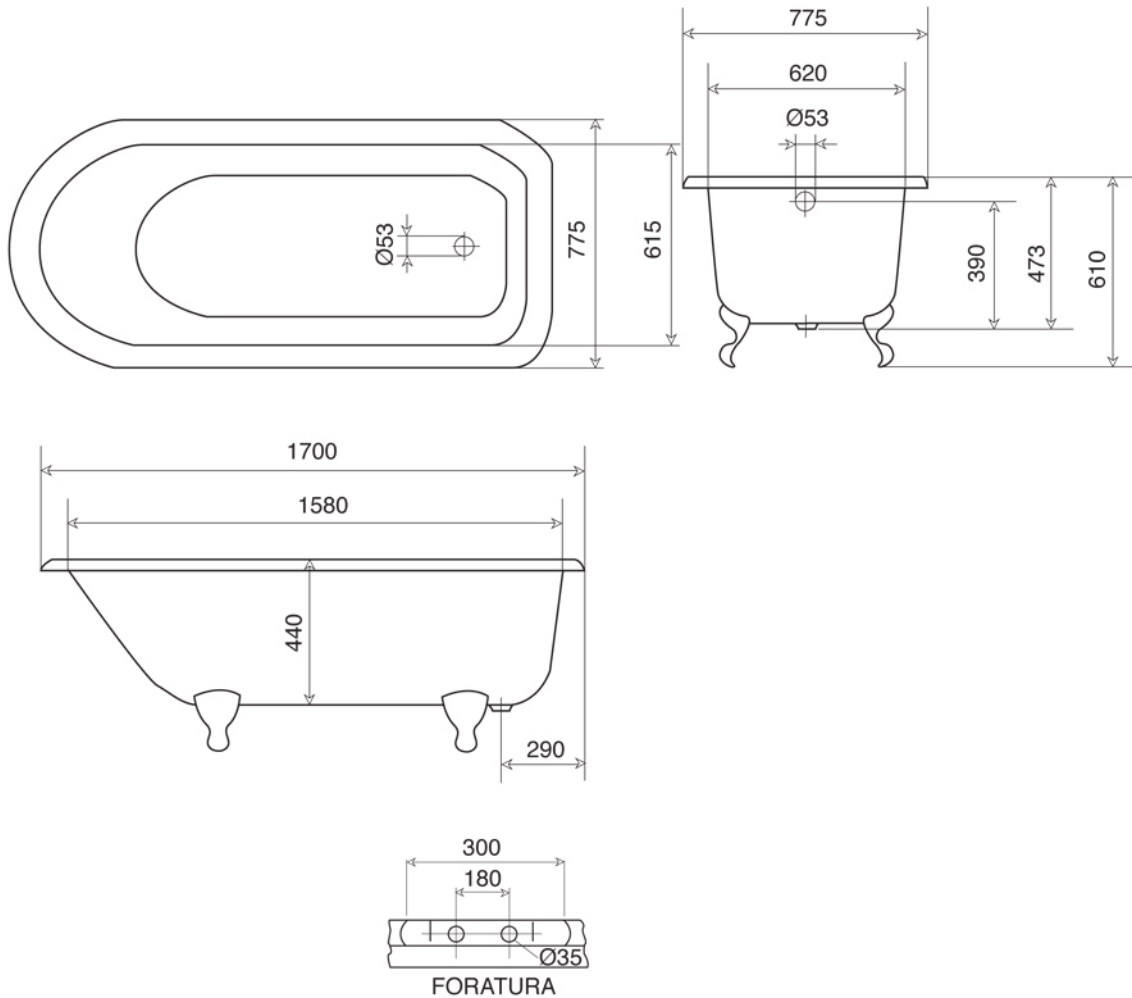

CAST IRON BATHTUB Collection	
Code	Description
9150	Cast iron bathtub 1540x770 (Kg. 117 - Lt 200) Without tap holes, external unfinished

Verona - Italy
tel. +39 045 8006917
fax. +39 045 8020111
gentry-home.com

CAST IRON BATHTUB Collection	
Code	Description
9149 9151	Cast iron bathtub 1700x770 (Kg. 131 - Lt 225) With tap holes, external unfinished Without tap holes, external unfinished
9160 9163 9161-C 9162-I/N/O/OR 9162-B/ND/R	Set cast iron Feet Unfinished White Chrome Incalux, Nickel, Dark Gold, Rose Gold Bronze, Dark Nickel, Copper
103 105 106 107	External painting External painting White External painting RAL Gold leaf decoration Silver leaf decoration

GH
GENTRY HOME

Verona - Italy
tel. +39 045 8006917
fax. +39 045 8020111
gentry-home.com

CAST IRON BATHTUB Collection	
Code	Description
0190-C 0191-I/N/O/OR 0191-B/ND/R	<p>Exposed bath waste with drain stopper chain and overflow with exposed pipes for floor connector and siphon</p> <p>Chrome Incalux, Nickel, Dark Gold, Rose Gold Bronze, Dark Nickel, Copper</p>