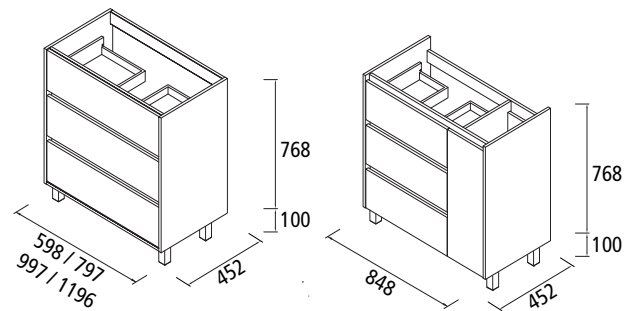

ARENYS - 600 / 800 / 850 / 1000 / 1200 (2x600)

Materials

- **Front panels (Thickness=16mm):**
 - Gloss White: Laminated particle board lacquered with UV high gloss polyester paint.
 - Matt gray, Acacia, Caledonia: Laminated particle board.
 - **Side panels (Thickness=16mm):**
 - Gloss White: Laminated particle board lacquered with UV high gloss polyester paint.
 - Matt gray, Acacia, Caledonia: Laminated particle board.
 - **Internal structure panels (Thickness=16mm):** Laminated particle board.
 - **Drawers:** Wooden drawer with concealed partial extraction runner with soft closing and height adjustment. Maximum load capacity: 25 Kg.
- * All the panels used in the manufacture of this unit are classed as E-1 grade with low level of formaldehyde content.
- * Edges vary according to design: PVC, ABS. (edged with PUR glue)

Metal fittings

- **Feet:** ABS chrome plated feet. (height 100 mm)

Vanity dimensions and package weight

	600	800	850	1000
Length (mm)	650	845	895	1045
Depth (mm)	495			
Height (mm)	840	835	830	835
Net weight Kg.	27	32,3	38,4	37,5
Gross mass Kg.	29,4	35,1	41,2	40,7

Finishes

Unit dimensions

3 drawers
The 1196mm model is made of 2 units of 598 mm.

3 drawers + 1 door

Wash basins available

- 600 / 800 / 1000: Iberia
- 850 : Iberia right
- 1200 : Iberia double

Free space for water pipe