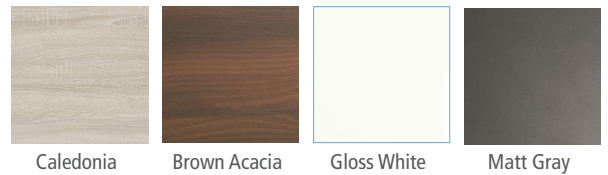

ARENYS - 600 / 800 / 850 / 1000 / 1200 (2x600)

Materials

1. **Front panels (Thickness=16mm):**
     - Gloss White: Laminated particle board lacquered with UV high gloss polyester paint.
     - Matt gray, Acacia, Caledonia: Laminated particle board.
   - **Side panels (Thickness=16mm):**
     - Gloss White: Laminated particle board lacquered with UV high gloss polyester paint.
     - Matt gray, Acacia, Caledonia: Laminated particle board.
   - **Internal structure panels (Thickness=16mm):** Laminated particle board.
   - **Drawers:** Wooden drawer with concealed partial extraction runner with soft closing and height adjustment. Maximum load capacity: 25 Kg.
2. All the panels used in the manufacture of this unit are classed as E-1 grade with low level of formaldehyde content.
3. Edges vary according to design: PVC, ABS. (edged with PUR glue)

Metal fittings

- **Feet:** ABS chrome plated feet. (height 100 mm)

Vanity dimensions and package weight

	600	800	850	1000
Length (mm)	650	845	895	1045
Depth (mm)	495			
Height (mm)	840	835	830	835
Net weight Kg.	27	32,3	38,4	37,5
Gross mass Kg.	29,4	35,1	41,2	40,7

Finishes

Unit dimensions

3 drawers
The 1196mm model is made of 2 units of 598 mm.

3 drawers + 1 door

Wash basins available

- 600 / 800 / 1000: Iberia
- 850 : Iberia right
- 1200 : Iberia double

Free space for water pipe