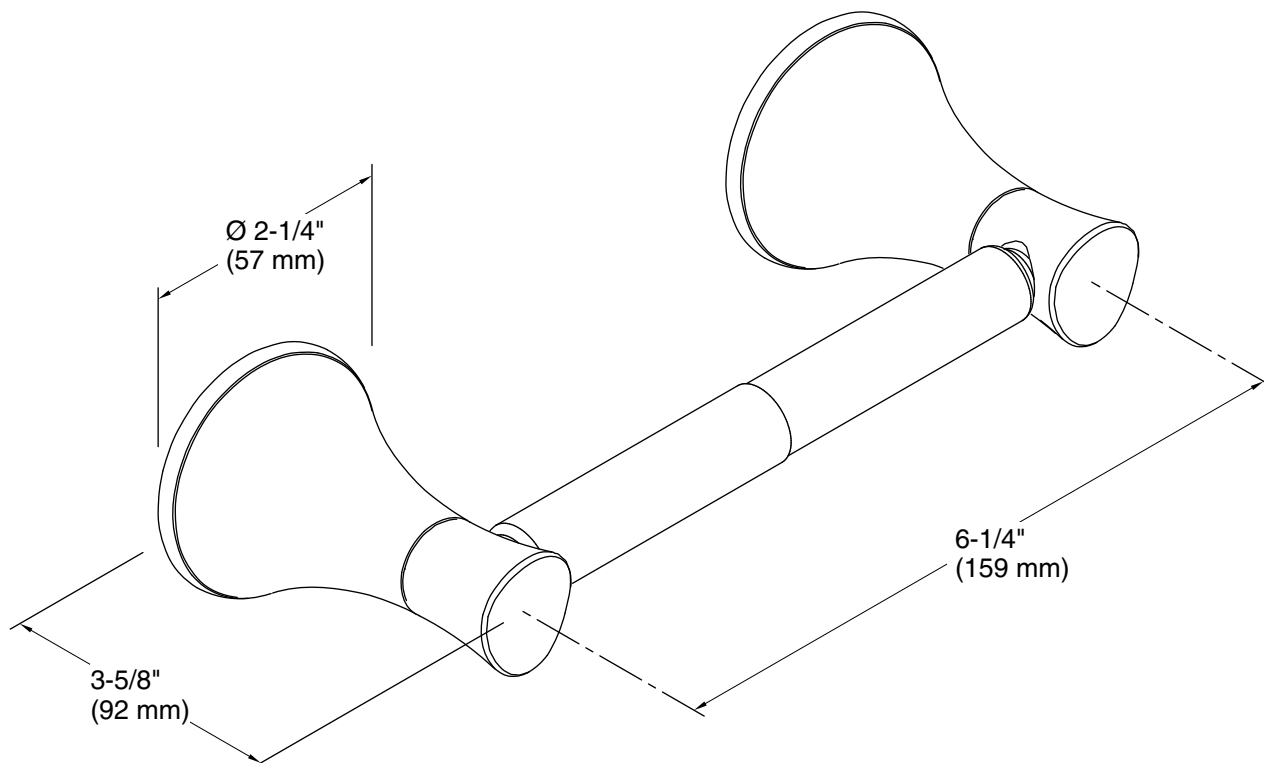

Technical Information

All product dimensions are nominal.

Material: Metal

Notes

Install this product according to the installation guide.

CAUTION: Risk of personal injury. Do not install these products in any area where they are likely to be used inadvertently as a grab bar or support bar. These products are not designed or intended for use as a grab bar or support bar.