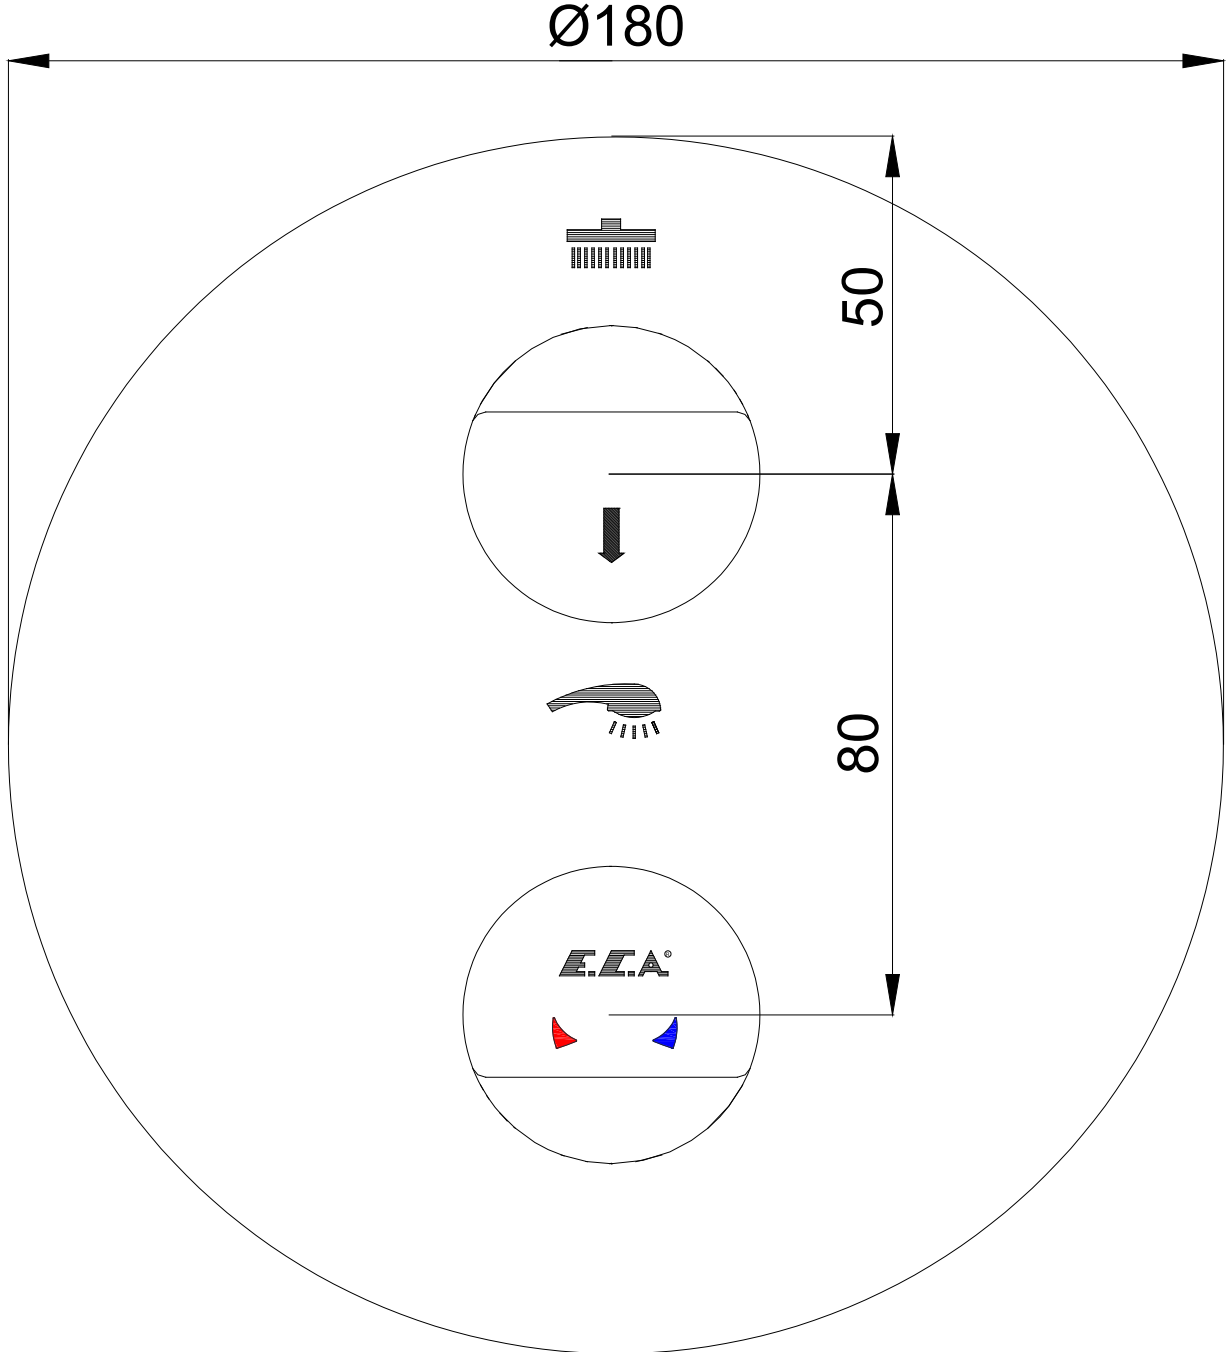

ANKASTRE BANYO/DUŐ BATARYALARI CONCEALED BATH/SHOWER MIXERS

E.C.A.®

Ürün Kodu : 102167203H-YDE - MYRA Ankaſtre Banyo/Duő Bataryası Sıva Üſtü Grubu - 2 Yollu (İhracat Kodu: 102167203HEX-YDE)

Product Code: 102167203H-YDE - MYRA Concealed Bath/Shower Mixer Surface Mounted Group - 2 Way Diverter (Export Code: 102167203HEX-YDE)

*Localization product codes are available.

Mart 2020 / March 2020

www.eca.com.tr

E.C.A. önceden haber vermeksizin, ürünler ve ürünlerin teknik detaylarında deęişiklik yapma hakkını saklı tutar.

We reserve the right to alter product specification and colors and to make technical modifications without prior notice.

Elginkan