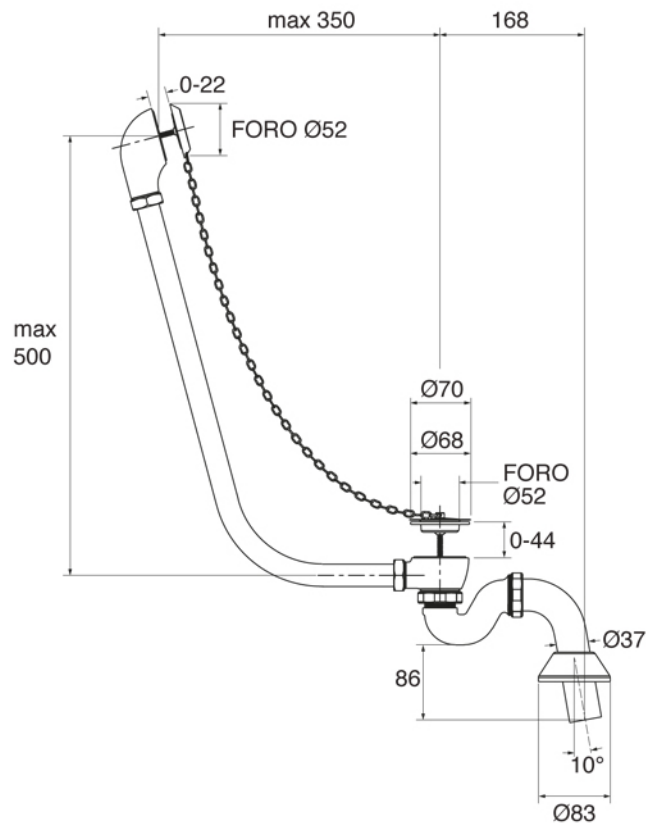

CAST IRON BATHTUB Collection	
Code	Description
9142	<p><b>Cast iron bathtub 1780x800 Silver leaf decoration (Kg. 154 - Lt. 240)</b></p> <p>Without tap holes</p> <p>Complete with Silver leaf feet</p>

Verona - Italy  
 tel. +39 045 8006917  
 fax. +39 045 8020111  
 gentry-home.com

CAST IRON BATHTUB Collection	
Code	Description
0190-C 0191-I/N/O/OR 0191-B/ND/R	<p><b>Exposed bath waste with drain stopper chain and overflow with exposed pipes for floor connector and siphon</b></p> <p>Chrome Incalux, Nickel, Dark Gold, Rose Gold Bronze, Dark Nickel, Copper</p>