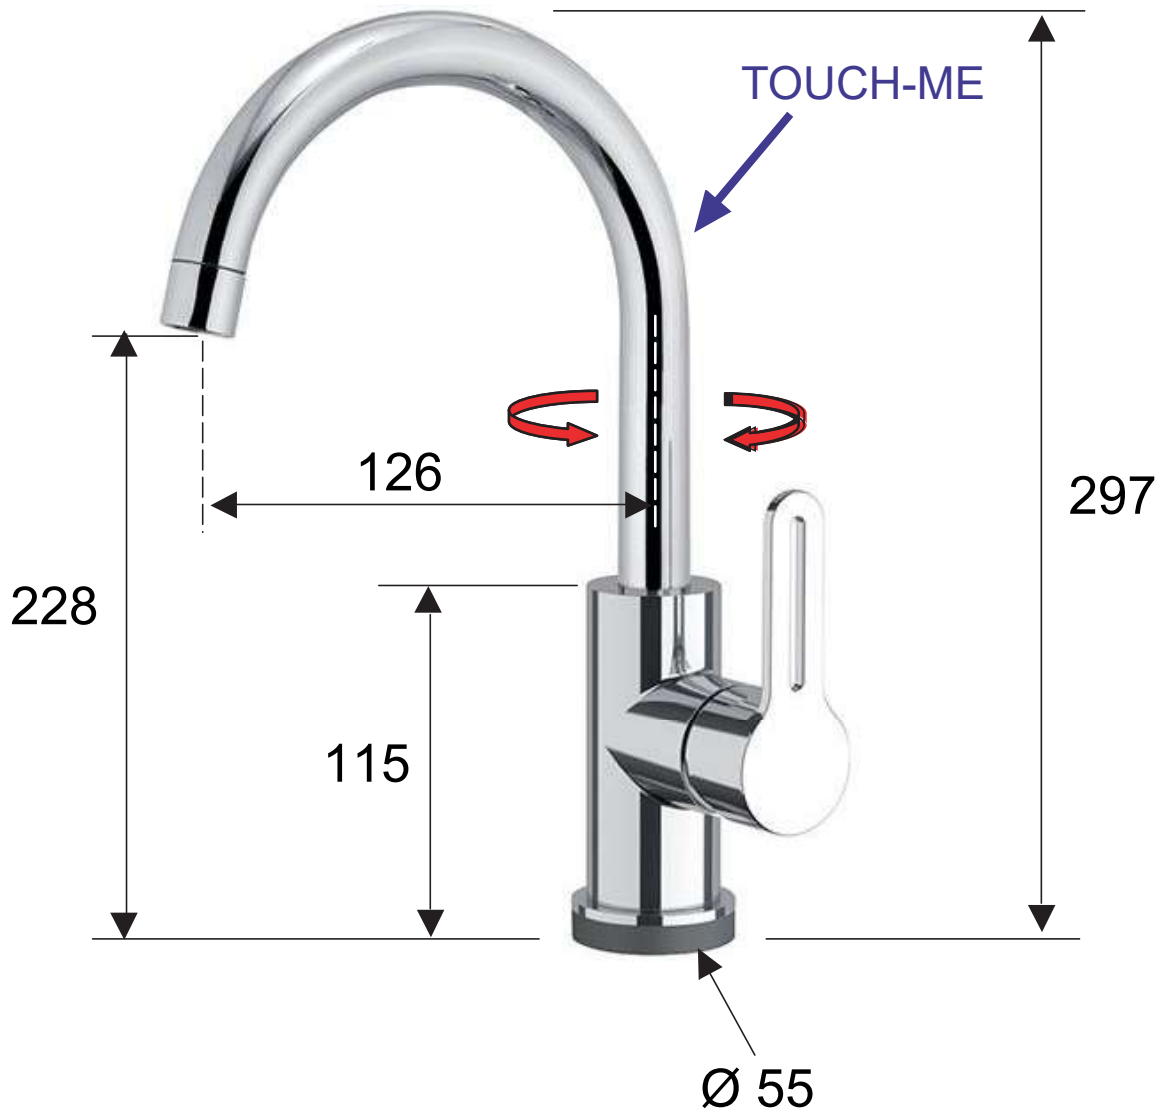

DANIEL

SCHEDA TECNICA TECHNICAL FEATURES

ART. COD.

SRT618C

MATERIALI / MATERIALS

OTTONE CROMATO / CHROME PLATED BRASS

CROMATURA / CHROME PLATING

UNI EN 248