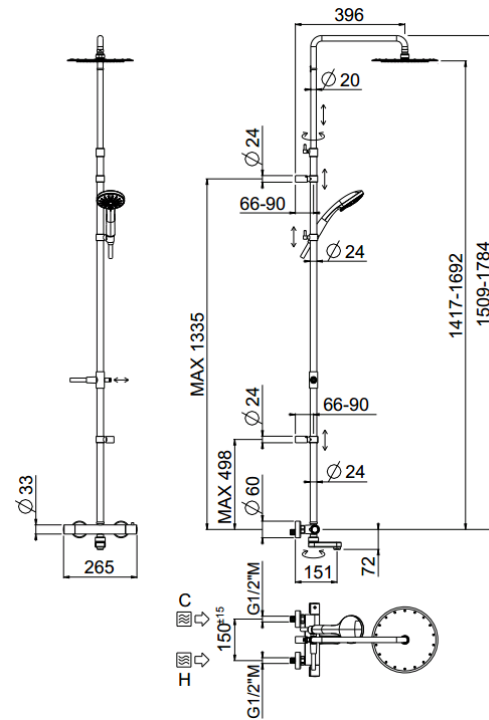

## TECHNICAL INFORMATION

Bridge telescopic shower column including exposed thermostatic mixer with diverter and swinging spout, turning bar with adjustable mounting. Round ultra-thin shower head, Ø220, non-liming, in stainless steel. 3 jets non-liming shower in ABS. Smooth double anti-torsion PVC flexible hose, cm 150. CHROME

## FEATURES

rain jet

central jet

side jet

Tub spout

double anti-torsion

adjustable telescopic shower column

Rigoletto adjustable spout

## TECHNICAL DRAWING