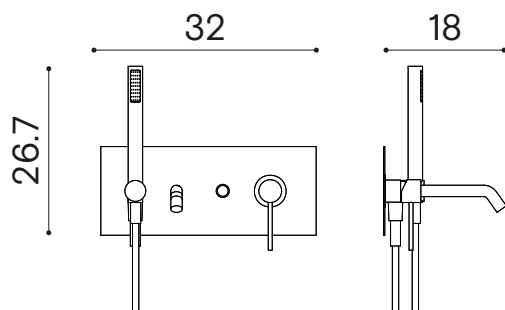

Shine – MVP Wall mounted bath mixer with handset shower

Design By

Ex.t

Code

EXMVPSHOT
EXMVPSHSAT
EXMVPSHBR

Category

Tapware

Module Dimensions

32 x 18 x h 26.7 cm

Materials

Brass

Colours

- Satin steel
- Brass
- Bronze

Weight

-

Packaging Dimensions

-

ex.t

info@ex-t.com / ex-t.com

Shine - MVP Wall mounted bath mixer with handset shower

Scale 1:2