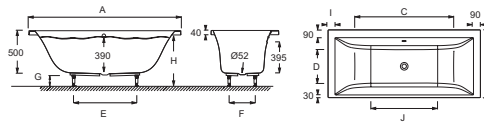

Technical drawing

Mm	E60342	E60270	E60268	E60341	E60268	E60340
A	1997⁻³	1900⁻³	1800⁻³	1697⁻³	1700⁻³	1697⁻³
B	1000⁻³	900⁻³	800⁻³	800⁻³	750⁻³	700⁻³
C	1350	1240	1140	1040	1040	1040
D	695	595	495	495	395	395
E	900	900	740	580	580	580
F	450	350	250	250	250	180
G mini/maxi	115/179	130/185	134/185	120/184	133/193	120/184
H mini/maxi	604/668	600/660	596/647	600/663	595/655	602/666
I	80	90	75	80	80	80
J	1040	840	740	740	740	740

Product Specification: Bath 200 x 100 cm. E60342. Collection: EVOK. DIMENSIONS: 200 x 100 x 50 cm. WEIGHT: 33 kg. MATERIAL: Acrylic. INSTALLATION TYPE: Drop-in. VOLUME (L): 413/343. SHAPE: Rectangular. WASTE DIAMETER: 5,2 cm. FEET: Supplied. STEP: Not supplied. WASTE : Not supplied. OPTIONAL COORDINATING PANEL: Yes. OPTIONAL COORDINATING BATHTHSCREEN: Yes. BATH WELL LENGTH: 135 cm. BATH WELL WIDTH: 69.5 cm. TWO-PERSON BATH: Yes. CAN BE EQUIPPED WITH A WHIRLPOOL SYSTEM: Yes. GUARANTEE: 10 years. OPTIONAL: Headrest. SUPPLIED WITH: Adjustable Quick clip feet. BOTTOM DIMENSIONS: 135 x 69.5 cm. Available with whirlpool system.

*Due to possible variations in computer and printer calibrations, technical factors and certain finish characteristics, the colors you see may not accurately portray the actual colors and are provided as a guide only.