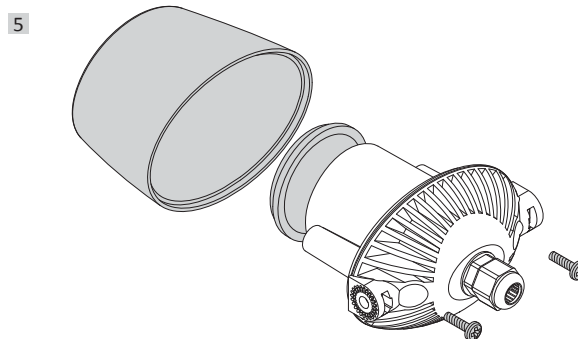

MINITOMMY

MINITOMMY-EL

how to fit the gasket

**TOMMY
MINITOMMY**
FLOODLIGHT

MODEL:
Tommy
Tommy-EL
Tommy-SQ
Minitommy
Minitommy-EL

UK CAUTION! Installation and maintenance procedures must be carried out by a qualified electrician after switching off the electricity supply. Fumagalli company accepts no responsibility for damages caused by incorrect installation, misuse or when used by combining it with spare parts not belonging to the product. Keep the instructions.