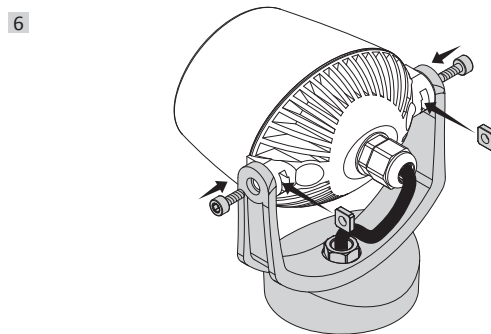

MINITOMMY

MINITOMMY-EL

how to fit the gasket

**TOMMY
MINITOMMY**
FLOODLIGHT

MODEL:
Tommy
Tommy-EL
Tommy-SQ
Minitommy
Minitommy-EL

UK CAUTION! Installation and maintenance procedures must be carried out by a qualified electrician after switching off the electricity supply. Fumagalli company accepts no responsibility for damages caused by incorrect installation, misuse or when used by combining it with spare parts not belonging to the product. Keep the instructions.