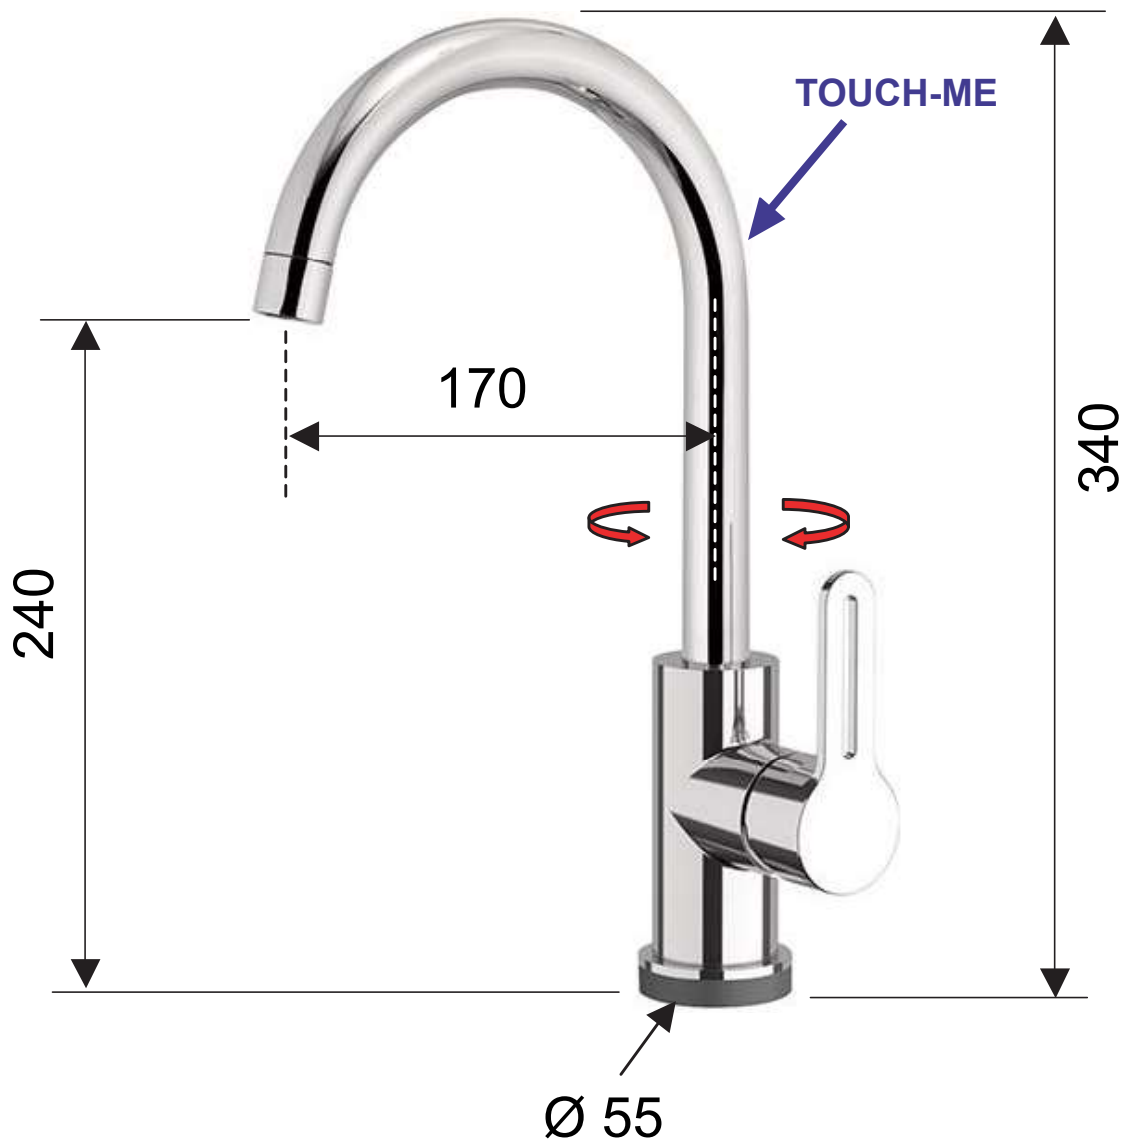

**DANIEL**

SCHEDA TECNICA TECHNICAL FEATURES

ART. COD.

**SRT618**

**MATERIALI / MATERIALS**

OTTONE CROMATO / CHROME PLATED BRASS

**CROMATURA / CHROME PLATING**

UNI EN 248