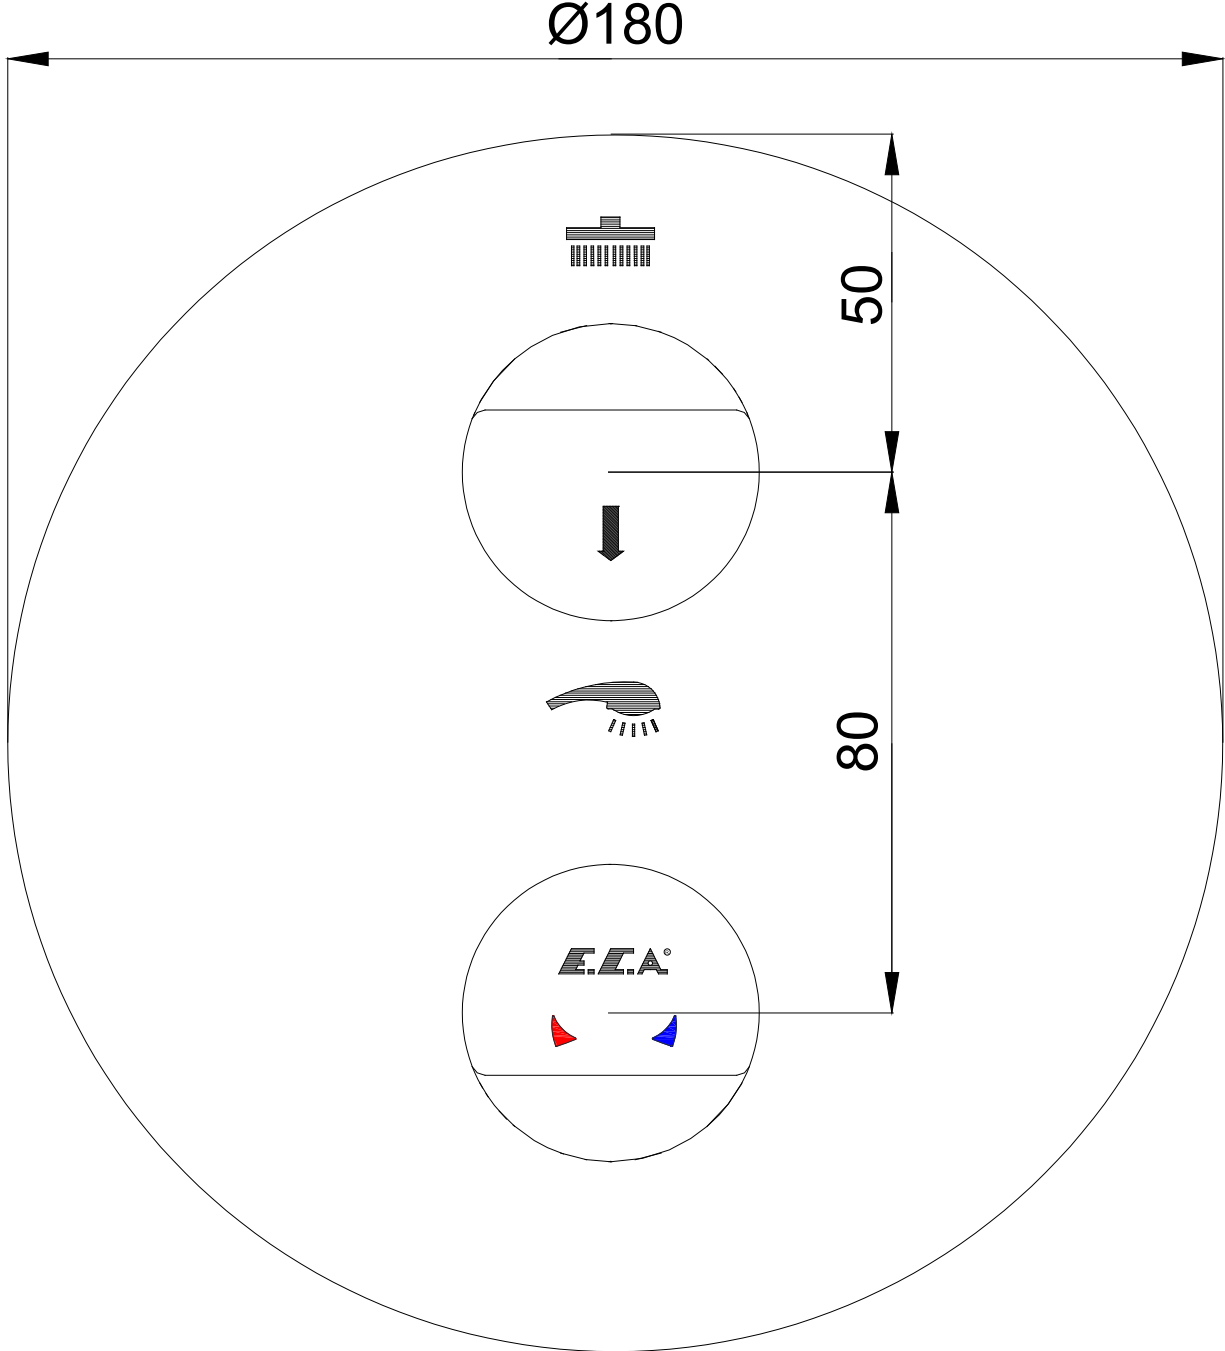

# ANKASTRE BANYO/DUŐ BATARYALARI CONCEALED BATH/SHOWER MIXERS

**Ürün Kodu** : 102167203C4-YDE - MYRA AnkaŖre Banyo/DuŐ Bataryası Sıva ÜŖü Grubu - 2 Yollu - Mat Beyaz (**İhracat Kodu**: 102167203C4EX-YDE)  
**Product Code**: 102167203C4-YDE - MYRA Concealed Bath/Shower Mixer Surface Mounted Group - 2 Way Diverter - Matt White (**Export Code**: 102167203C4EX-YDE)  
\*Localization product codes are available.