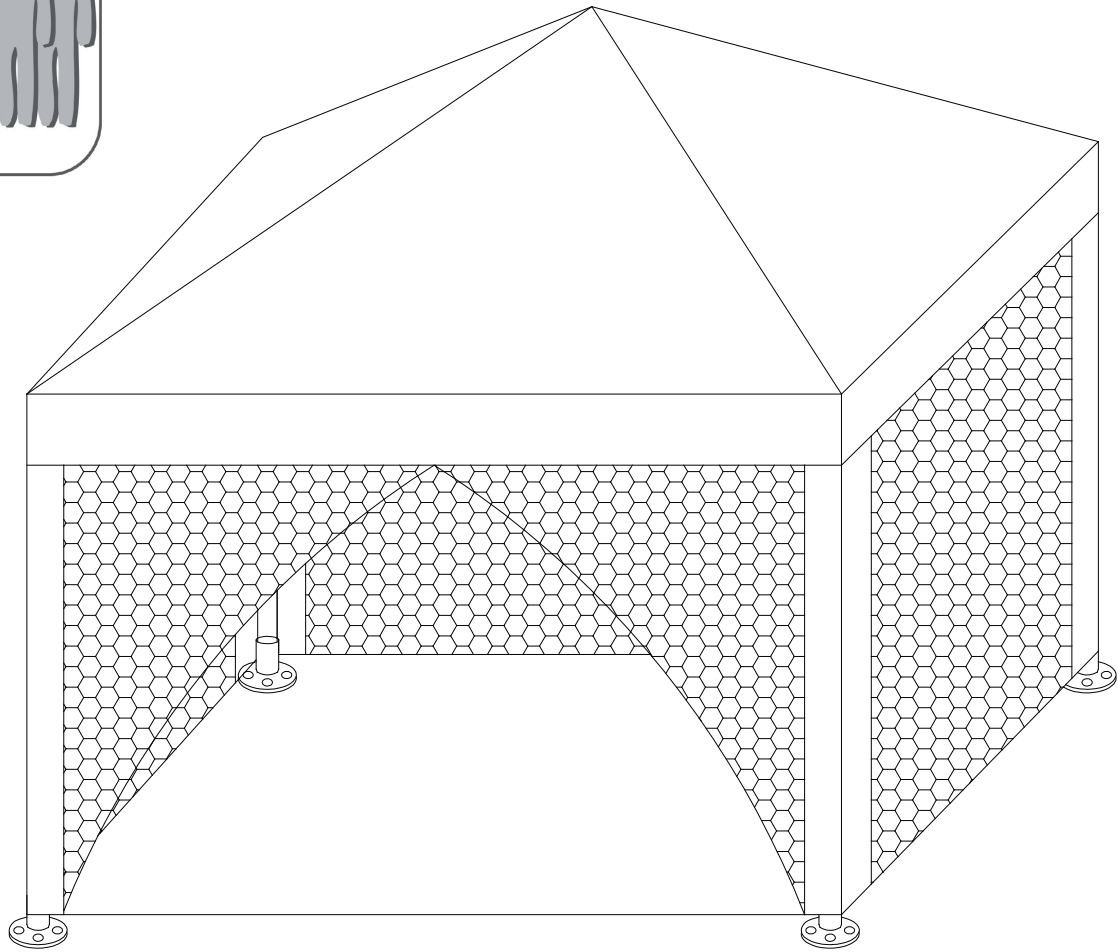

3301-S

EN

CAUTION : THIS GAZEBO IS ONLY SAFE FOR NORMAL USE UNDER NORMAL WEATHER CONDITION. ANY USE UNDER STRONG WIND OR BAD WEATHER CONDITION IS NOT RECOMMANDER AND ONLY THE FULL RESPONSIBILITY OF THE END USER, AS SAFETY IS NO MORE GUARANTY.