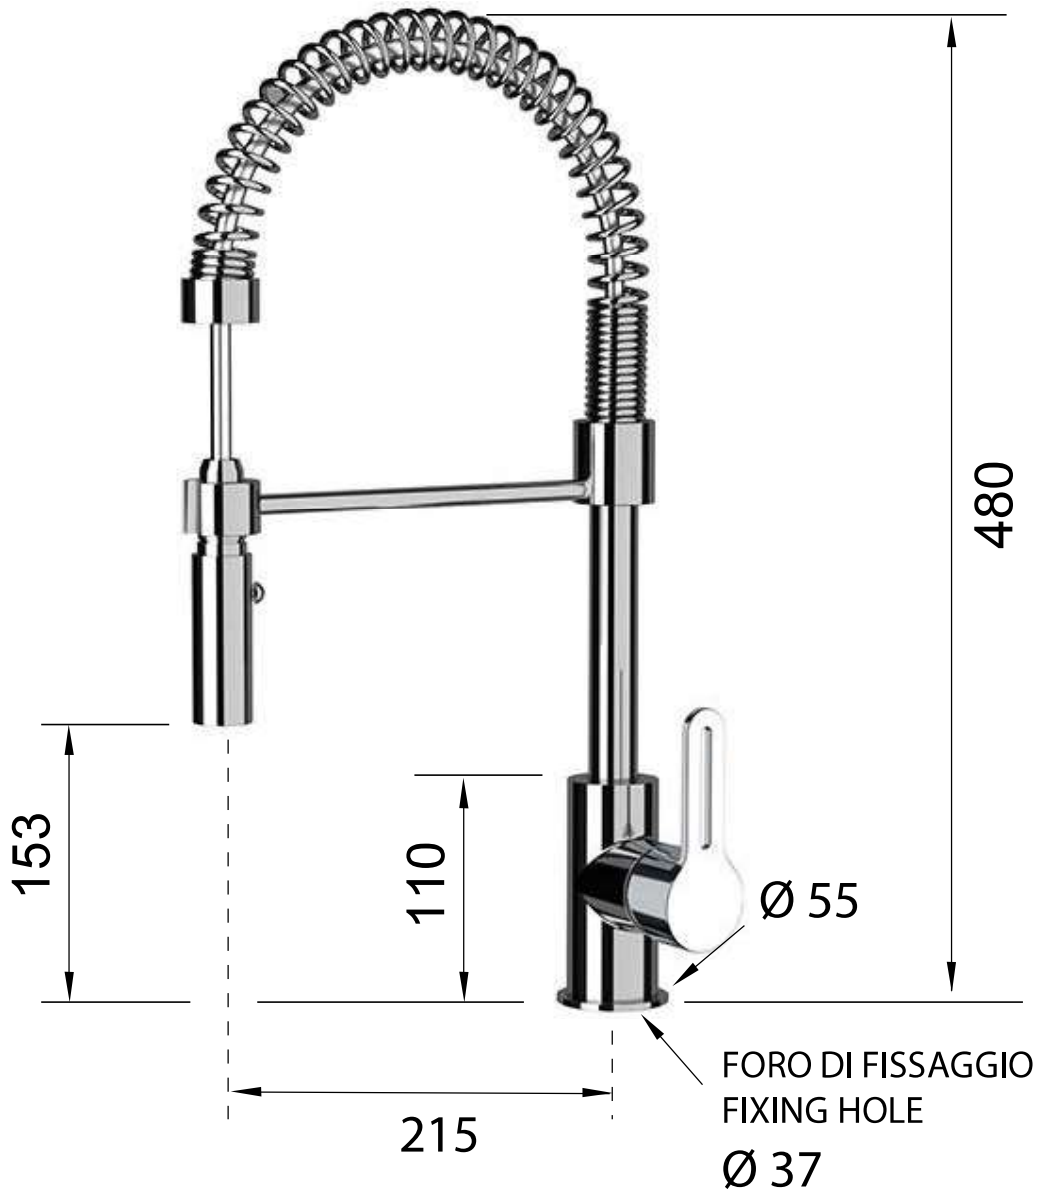

DANIEL

SCHEDA TECNICA TECHNICAL FEATURES

ART. COD.

SR689

MATERIALI / MATERIALS

OTTONE CROMATO / CHROME PLATED BRASS

CROMATURA / CHROME PLATING

UNI EN 248