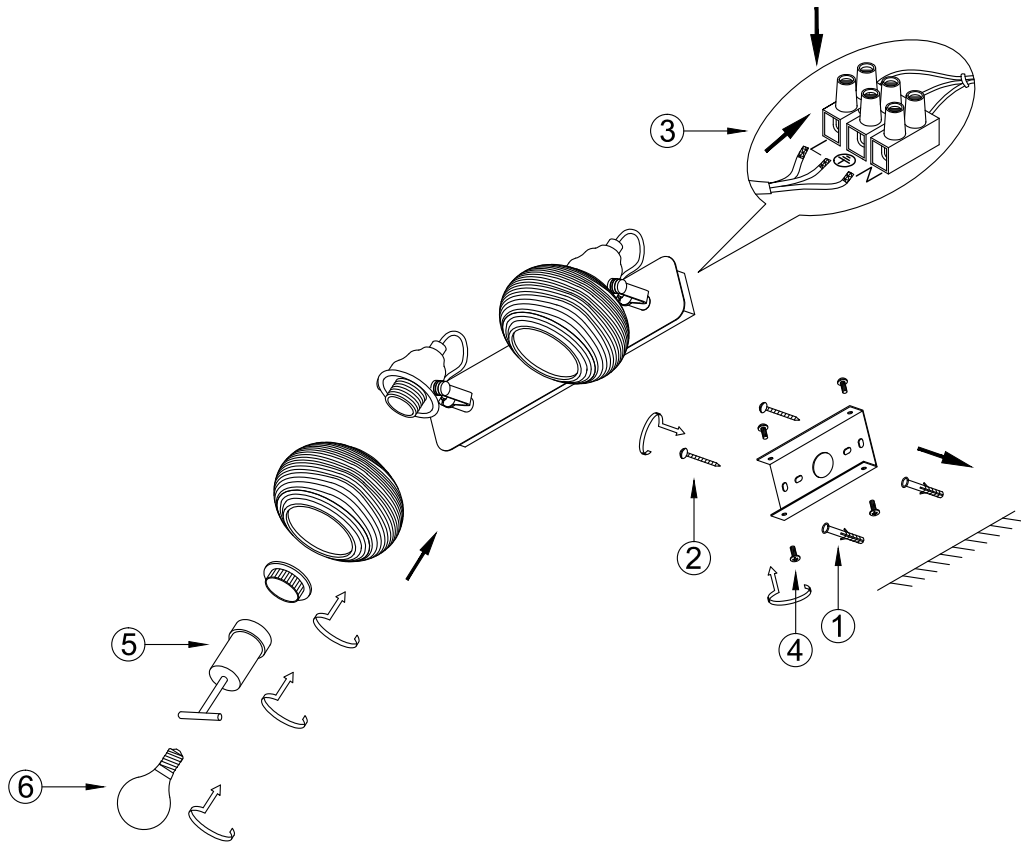

FREYA
TRADITION OF QUALITY

Instruction

FR5690WL-02CH

2 x E14 (40W)

Model: FR5690WL-02CH

Series: Linda

Wall Lamps