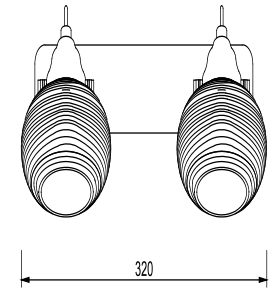

FREYA
TRADITION OF QUALITY

Instruction

FR5690WL-02CH

2 x E14 (40W)

Model: FR5690WL-02CH

Series: Linda

Wall Lamps