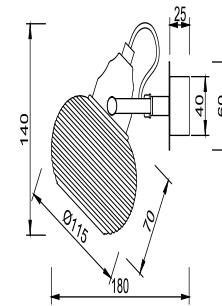

FREYA
TRADITION OF QUALITY

Instruction

FR5690WL-02CH

2 x E14 (40W)

Model: FR5690WL-02CH

Series: Linda

Wall Lamps