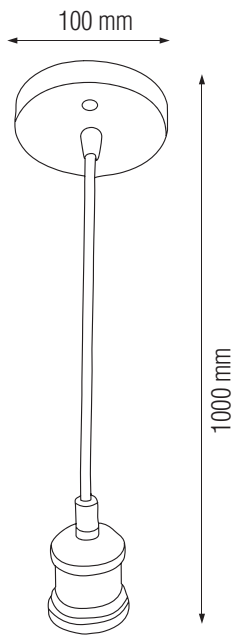

PENDANT LAMP

Product&Family Code: 021 003 0001

TESLA

RED COPPER

OLD BRONZE

GOLD

CHROME

PEARL BLACK

Technical Data

Voltage (V)	220-240V
Product Wattage (W)	Max. 60W
Lamp Type	E27
WEEE Regulation Appropriate	Yes
Material	Metal
Protection Class	II
Dimmable	No
EEI	E to A++
IP Rating	20

Applications

- Vintage style. It's the perfect light fixture to install in bedroom, living room, dining room, kitchen, cafe, bar ect.

Technical Drawing

Features

- Easy installation
- Low energy bulb (Bulb not included)