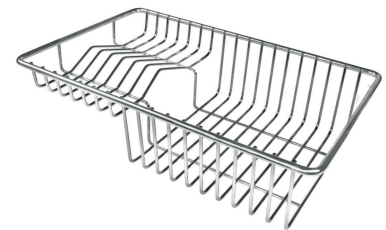

Stainless steel plate rack 8100 303