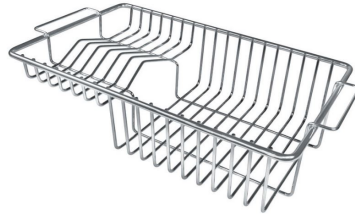

## OPTIONAL ACCESSORIES

Cestello inox 8612 000

HPDE Chopping board 8657 001

HPDE Twin chopping board 8644 101

Iroko-wood chopping board with stainless steel colander 8644 042

Iroko-wood sliding chopping board 8644 041

Iroko-wood twin chopping board 8644 004

Stainless steel colander 8154 000

Stainless steel plate rack 8100 154

Stainless steel plate rack 8100 303

White basket 8612 100

White bowl 8153 100

Graters kit with ring-holder and food collection tray 8159 101

Stainless steel perforated tray  
8151 000

Stainless steel plate rack 8100 201

**WARNING:**

The accessories 8159101, 8100303,8151000 are only usable in combination with 8644101

The accessories 8100154, 8154000 are only usable in combination with 8644004