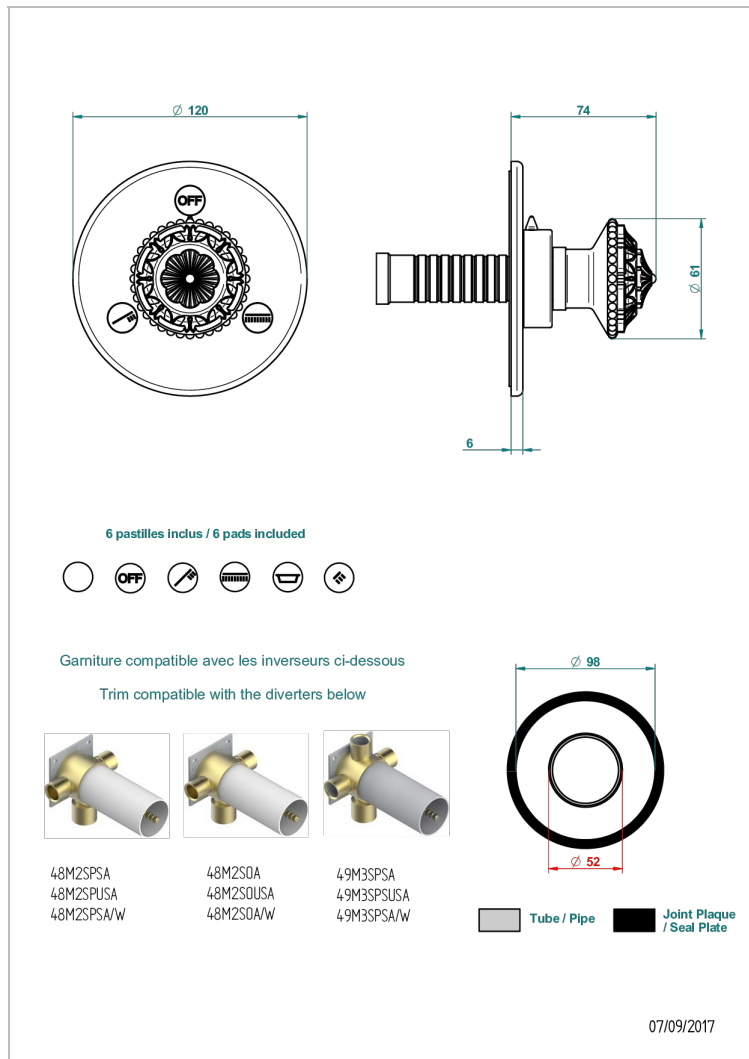

AMOUR DE TRIANON

G24-48M2SB

Trim for wall mounted diverter, 2 ways - ref. 48M2 and 3 ways - ref. 49M3

THG
PARIS

ХАРАКТЕРИСТИКИ

- Amour de Trianon
- Trim for wall mounted diverter, 2 ways - ref. 48M2 and 3 ways - ref. 49M3

СВЯЗАННЫЕ ТОВАРНЫЕ ПОЗИЦИИ

- Ref. G00-48M2SOA Wall mounted 3-way diverter with ceramic cartridge for concealed installation- 1 inlet 3/4" and 2 outlets 1/2" without stop position, without trim
- Ref. G00-48M2SPSA Wall mounted 3-way diverter with ceramic cartridge for concealed installation, 1 inlet 3/4" and 2 outlets 1/2" with stop position, without trim
- Ref. G00-49M3SPSA Wall mounted 4-way diverter with ceramic cartridge for concealed installation- 1 inlet 3/4" and 3 outlets 1/2" with stop position, without trim