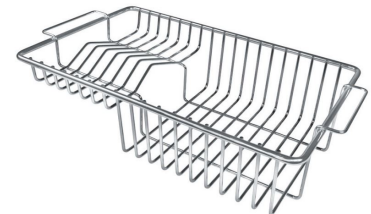

## OPTIONAL ACCESSORIES

HPDE Twin chopping board 8644 101

Stainless steel plate rack 8100 303

Glass chopping board 8631 300

Graters kit with ring-holder and food collection tray 8159 101

HPDE Chopping board 8657 001

Iroko-wood chopping board with stainless steel colander 8644 042

Iroko-wood sliding chopping board 8644 041

Iroko-wood twin chopping board 8644 004

Stainless steel colander 8154 000

Stainless steel perforated tray 8151 000

Stainless steel plate rack 8100 154

Stainless steel plate rack 8100 201

White basket 8612 100

White bowl 8153 100

**WARNING:**

The accessories 8159101, 8100303,8151000 are only usable in combination with 8644101