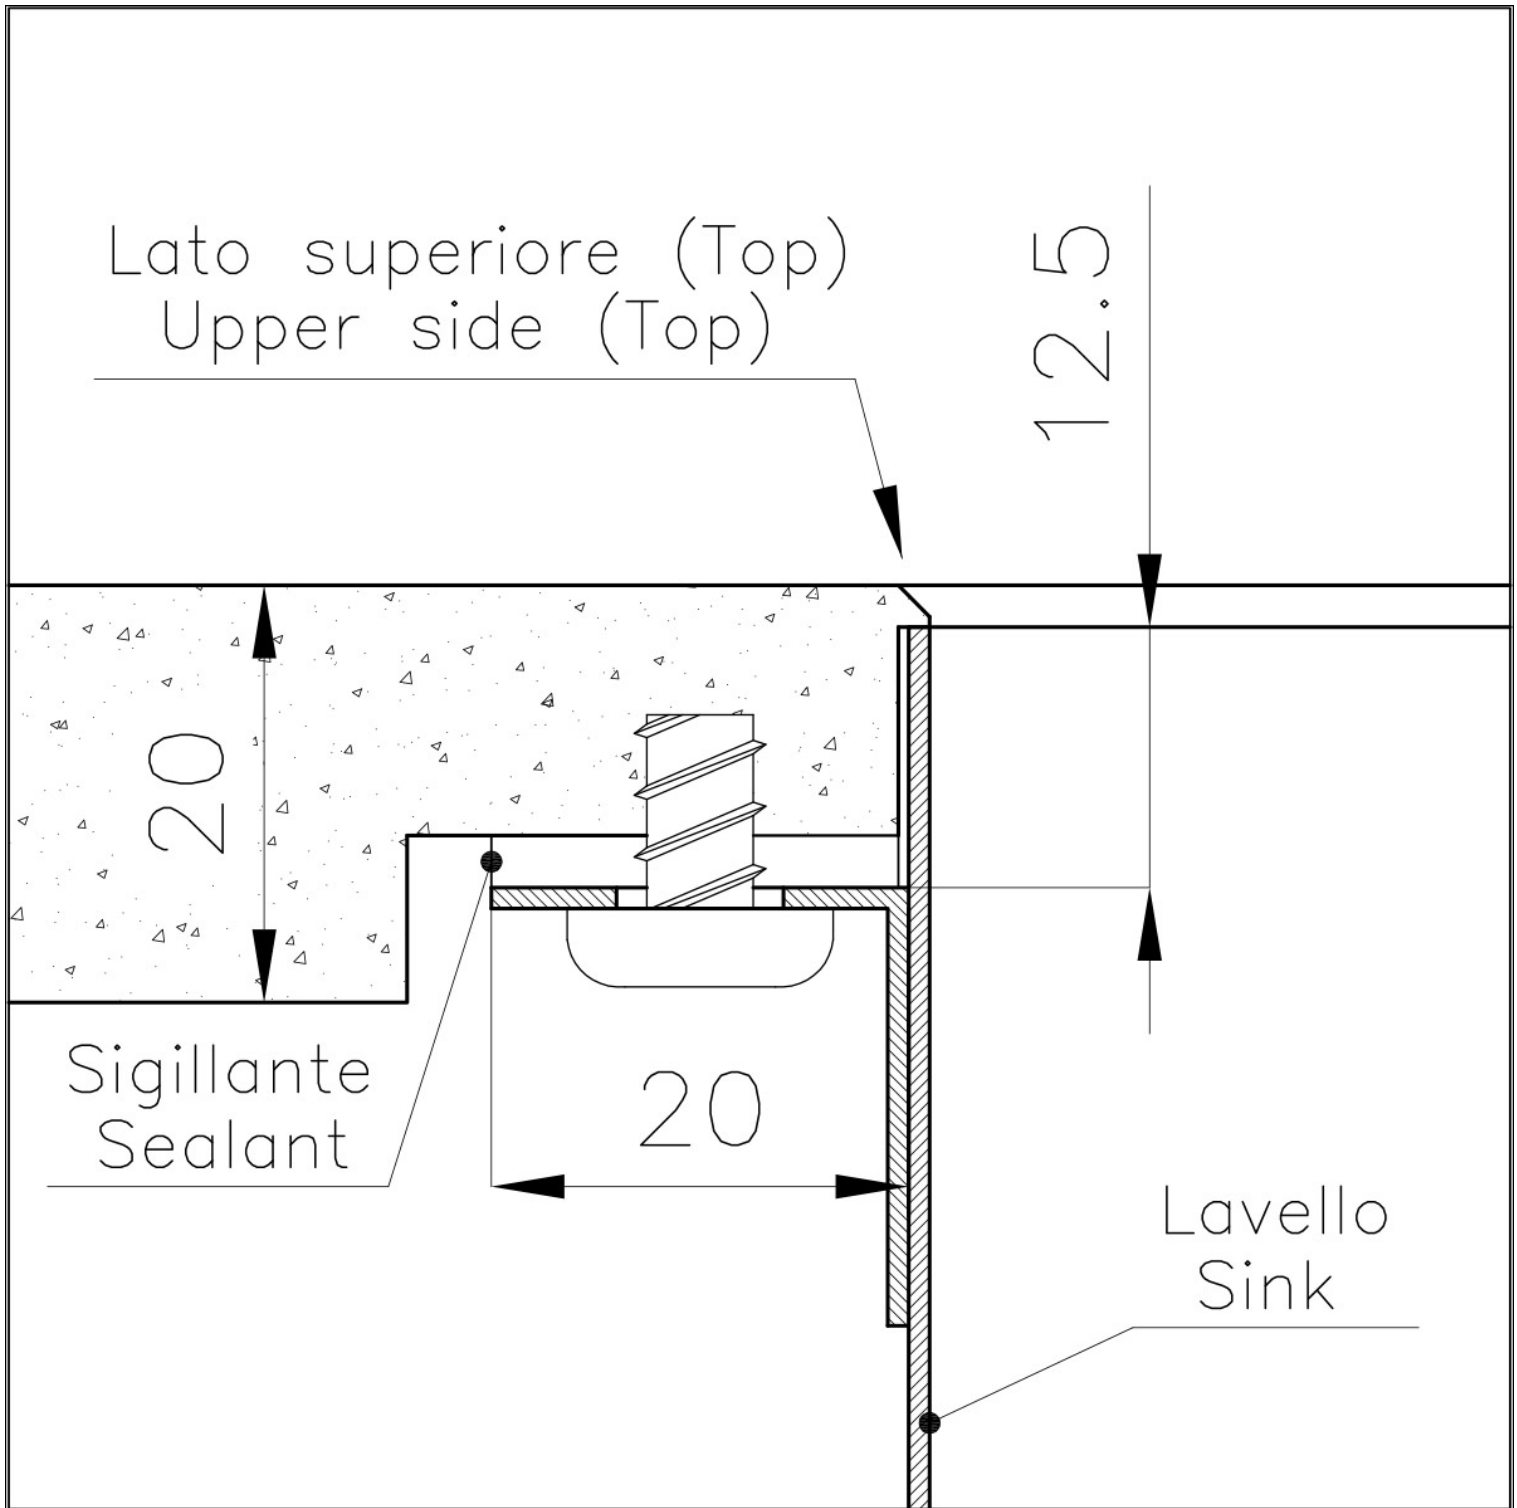

OPTIONAL ACCESSORIES