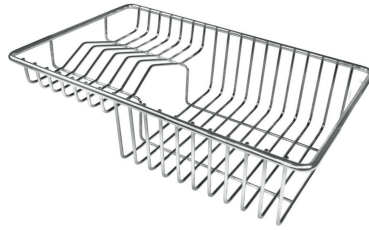

## OPTIONAL ACCESSORIES

HPDE Twin chopping board 8644 101

Stainless steel plate rack 8100 303

Glass chopping board 8631 300

Graters kit with ring-holder and food collection tray 8159 101

HPDE Chopping board 8657 001