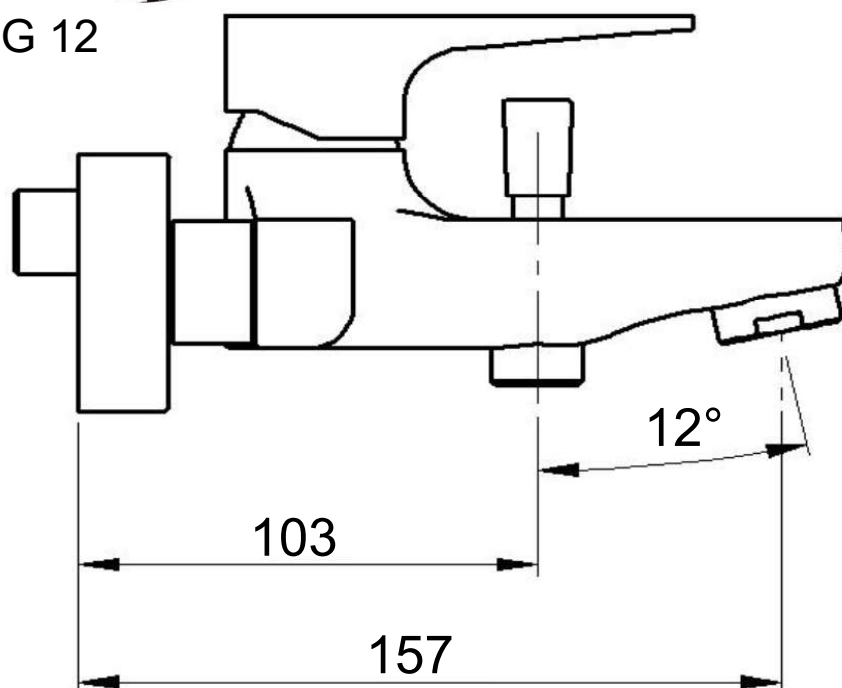

SCHEDA TECNICA TECHNICAL FEATURES

DANIEL

ART. COD.

SR600H

G 12

MATERIALI / MATERIALS

OTTONE CROMATO / CHROME PLATED BRASS

CROMATURA / CHROME PLATING