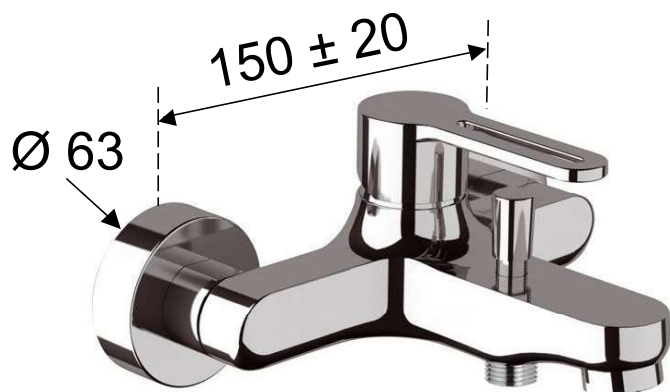

SCHEDA TECNICA TECHNICAL FEATURES

DANIEL

ART. COD.

SR600H

G 12

MATERIALI / MATERIALS

OTTONE CROMATO / CHROME PLATED BRASS

CROMATURA / CHROME PLATING