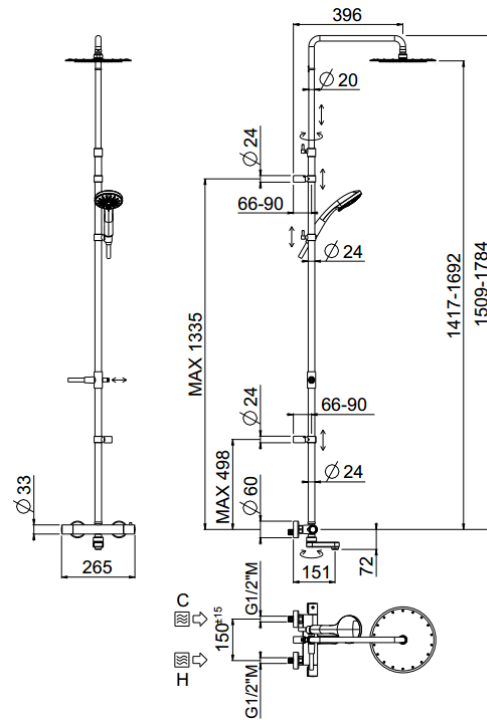

## TECHNICAL INFORMATION

Bridge telescopic shower column including exposed thermostatic mixer with diverter and swinging spout, turning bar with adjustable mounting. Round ultra-thin shower head, Ø240, non-liming, in stainless steel. 3 jets non-liming shower in ABS. Smooth double anti-torsion PVC flexible hose, cm 150. CHROME

## FEATURES

rain jet

central jet

side jet

Tub spout

double anti-torsion

adjustable telescopic shower column

Rigoletto adjustable spout

## TECHNICAL DRAWING