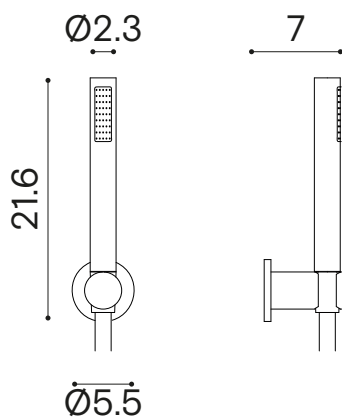

# Shine - SD Showewr set complete with supply, hand shower and flexible

**Design By**

Ex.t

**Code**EXSDSHOT  
EXMVPVSHSAT  
EXMVPVSHBR**Category**

Tapware

**Module Dimensions**

Ø5.5 x 7 x h 21.6 cm

**Materials**

Brass

**Colours**

- Satin steel
- Brass
- Bronze

**Weight**

-

**Packaging Dimensions**

-

**ex.t**

# Shine - SD Showewr set complete with supply, hand shower and flexible

Scale 1:2