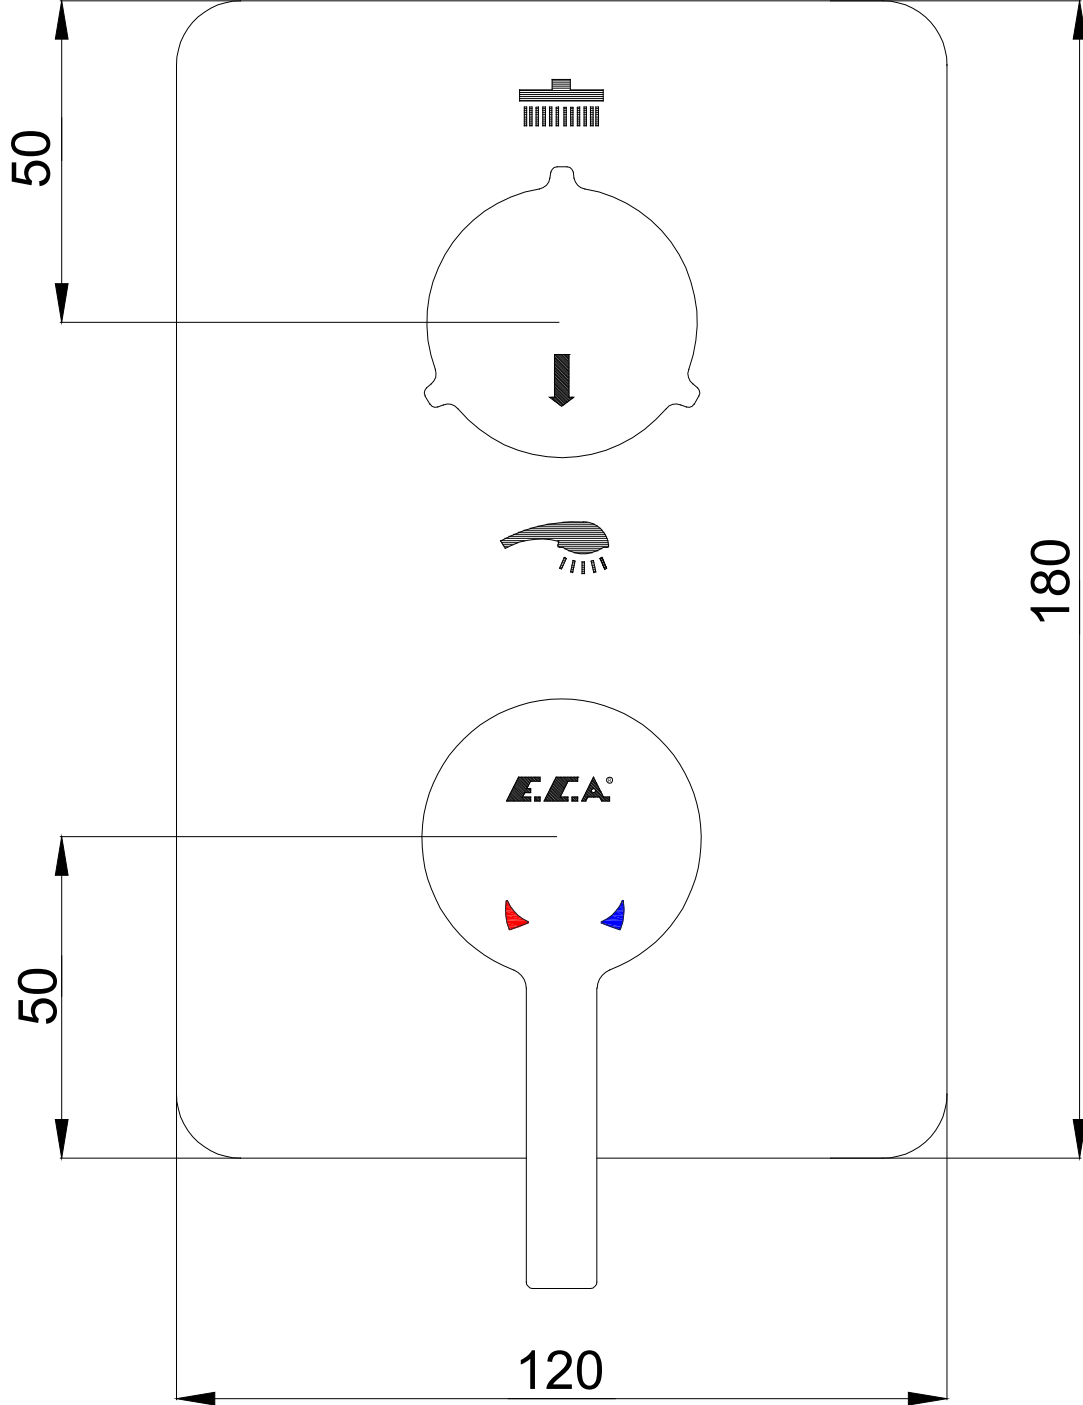

ANKASTRE BANYO/DUŞ BATARYALARI CONCEALED BATH/SHOWER MIXERS

E.C.A.®

Ürün Kodu : 102167204H-KDE - MiNA Ankastrre Banyo/Duş Bataryası Sıva Üstü Grubu - 2 Yollu (**İhracat Kodu:** 102167204HEX-KDE)

Product Code: 102167204H-KDE - MiNA Concealed Bath/Shower Mixer Surface Mounted Group - 2 Way Diverter (**Export Code:** 102167204HEX-KDE)

*Localization product codes are available.

Mart 2020 / March 2020

www.eca.com.tr

E.C.A. önceden haber vermeksizin, ürünler ve ürünlerin teknik detaylarında değişiklik yapma hakkını saklı tutar.

We reserve the right to alter product specification and colors and to make technical modifications without prior notice.

Elginkan