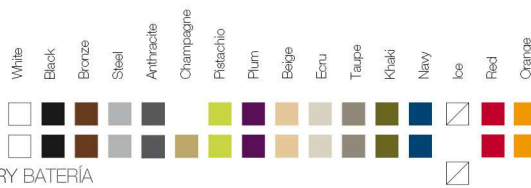

Продажа дизайнерской мебели,
света и аксессуаров
по всей России

8 (800) 500-70-36
hello@barcelonadesign.ru
www.barcelonadesign.ru **FAZ SILLON**

DESCRIPTION DESCRIPTION

Made in resin of polyethylene by rotational moulding. 100% Recyclable. Item suitable for indoor and outdoor use. Available with different finishes.

Fabricado en resina de polietileno mediante moldeo rotacional con doble pared 100% Reciclabre. Apto para exterior e interior. Disponible en varios acabados.

WEIGHT PESO 12 Kg.

INCLUDE INCLUYE

Finished RGB LED: Colour changes of remote control. Non-slipping feet.

Acabado LED RGB: Mando a distancia para cambio de color de la luz. Tacos antideslizantes.

OPTIONS OPCIONES

Finished Light: Possibility of transparent cable and switch only for indoor. Outdoor cushions (thick 1 1/2")

Acabado Luz: Posibilidad de cable transparente e interruptor solo para interior. Acolchado para exterior (grosor 4 cm).

REFERENCE*

REFERENCIA*

54015	54015F	54015W	54015L	54015C
54015D	54015Y	54015CO	54045	54063

ReferenceX, for example 0000A ReferenciaX, ejemplo 0000A.

* A: BASIC R: AUTORRIEGO F: LACADO W:LUZ L: LEDS B: FULL WHITE G: GLASS

FINISHES ACABADOS

COLOURS COLORES

BASIC

LACQUERED / LACADO

LIGHT / LUZ, LED RGB, LED DMX, BATTERY BATERIA

FABRIC TEJIDOS

NAUTICAL NÁUTICA

SILVERTEX

KINNASAND

Type plug available Tipo de plug disponible

UL / ELECTRICAL COMPONENTS

The electrical components that make up the products from Vondom are all UL listed for Wet/Outdoor use under the following 4 UL certicates:

- Bulb: BULB-26W-E175761
- Cable: CABLE-E313867
- Insulated Tubing: EXTRUDED_INSULATING_E203950
- Lamp Holder: LAMPHOLDER-E165669