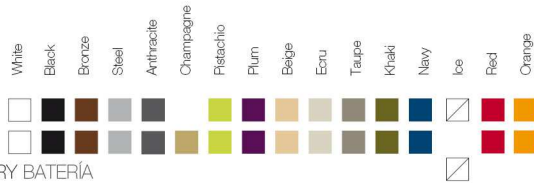

FINISHES ACABADOS

COLOURS COLORES

BASIC

LACQUERED / LACADO

LIGHT / LUZ, LED RGB, LED DMX, BATTERY BATERIA

FABRIC TEJIDOS

NAUTICAL NÁUTICA

SILVERTEX