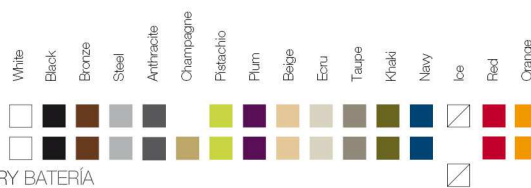

* A: BASIC R: AUTORRIEGO F: LACADO W: LUZ L: LEDS B: FULL WHITE G: GLASS

FINISHES ACABADOS

COLOURS COLORES

BASIC

LACQUERED / LACADO

LIGHT / LUZ, LED RGB, LED DMX, BATTERY BATERÍA

FABRIC TEJIDOS

NAUTICAL NÁUTICA