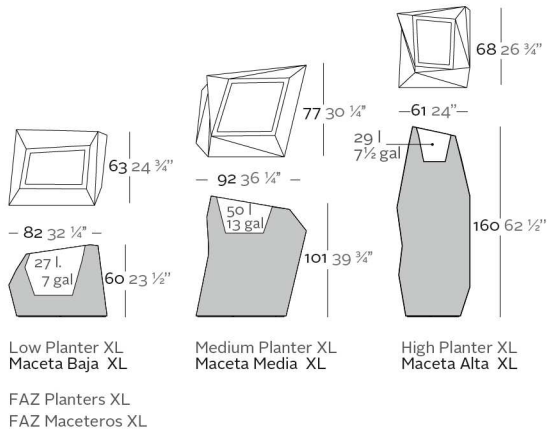

FAZ MACETEROS XL

DESCRIPTION DESCRIPTION

Pot made in resin of polyethylene by rotational moulding. 100% Recyclable. Item suitable for indoor and outdoor use. Available with different finishes.

Macetero fabricado en resina de polietileno mediante moldeo rotacional con doble pared. 100% Reciclable. Apto para exterior e interior. Disponible en varios acabados.

WEIGHT PESO 22 Kg.

INCLUDE INCLUYE

Self watering system (except to Basic). Finished RGB LED: Colour changes of remote control.

Sistema de autorriego (menos en Basic). Acabado LED RGB: Mando a distancia para cambio de color de la luz.

OPTIONS OPCIONES

Finished Light: Possibility of transparent cable and switch only for indoor. Kit 4 wheels x 3.

Acabado Luz: Posibilidad de cable transparente e interruptor solo para interior. Kit 4 ruedas x 3.

REFERENCE*

REFERENCIA*

54011D	54011Y	54012D	54012Y	54013D
54013Y	54011A	54011R	54011F	54011W
54011L	54012A	54012R	54012F	54012W
54012L	54013A	54013R	54013F	54013W
54013L	53026			

ReferenceX, for example 0000A ReferenciaX, ejemplo 0000A.

* A: BASIC R: AUTORRIEGO F: LACADO W:LUZ L: LEDS B: FULL WHITE G: GLASS