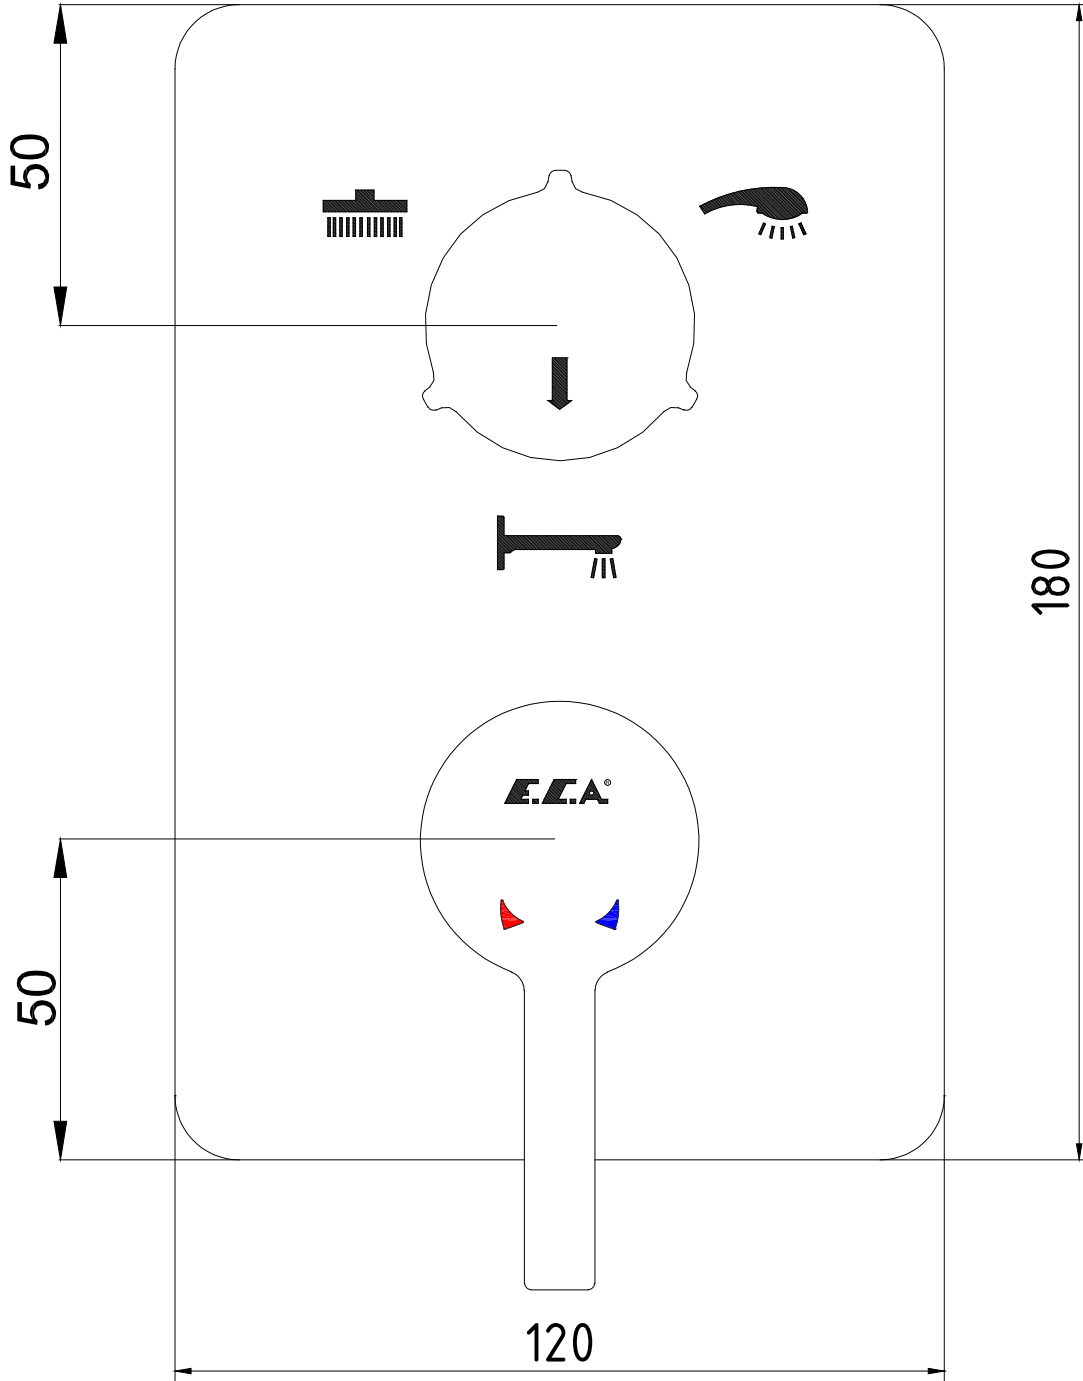

ANKASTRE BANYO/DUŐ BATARYALARI CONCEALED BATH/SHOWER MIXERS

E.C.A.®

Ürün Kodu : 102167304H-K - MİNA AnkaŖre Banyo Bataryası Sıva ÜŖtü Grubu - 3 Yollu (İhracat Kodu: 102167304HEX-K)

Product Code: 102167304H-K - MINA Concealed Bath Mixer Surface Mounted Group - 3 Way Diverter (Export Code: 102167304HEX-K)

*Localization product codes are available.

Mart 2020 / March 2020

www.eca.com.tr

E.C.A. önceden haber vermeksizin, ürünler ve ürünlerin teknik detaylarında deęişiklik yapma hakkını saklı tutar.

We reserve the right to alter product specification and colors and to make technical modifications without prior notice.

Elginkan