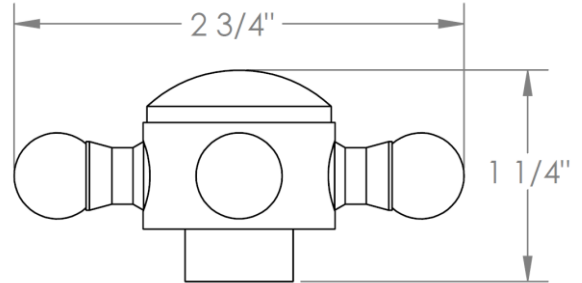

313-MAS2-
Lavatory Angle Stop Kit
1/2" IPS x 3/8" OD Compression

HANDLE TRIM OPTIONS

AX – LOS ANGELES

SW – SAN FRANCISCO

WW – BOSTON

Y2 – WILLIAMS