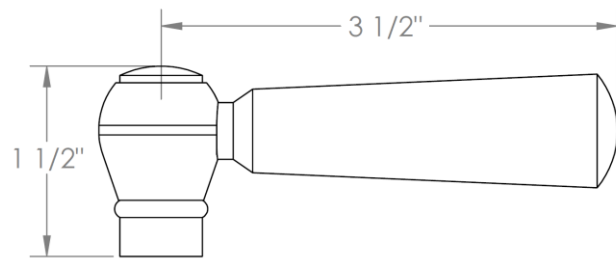

313-MAS2-
Lavatory Angle Stop Kit
1/2" IPS x 3/8" OD Compression

HANDLE TRIM OPTIONS

AX – LOS ANGELES

SW – SAN FRANCISCO

WW – BOSTON

Y2 – WILLIAMS