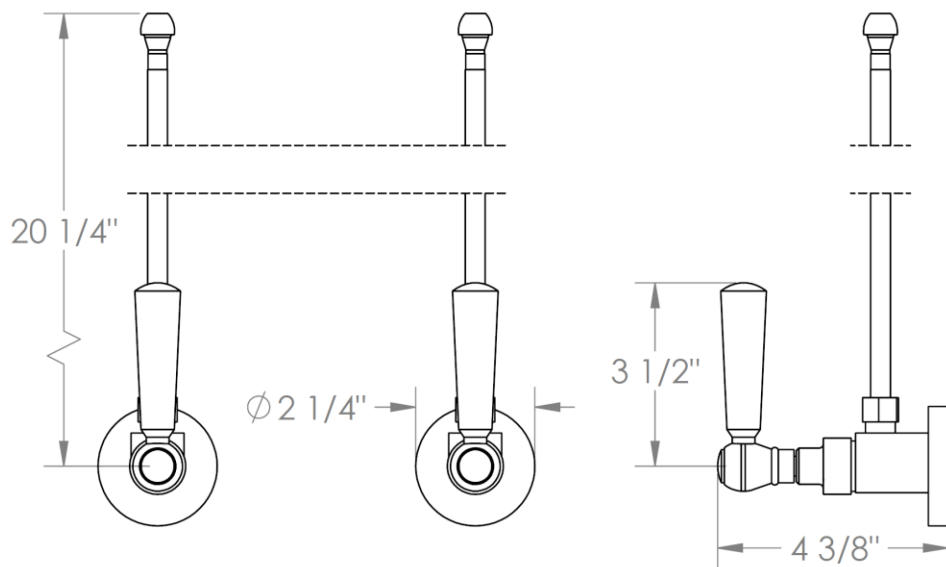

313-MAS2-
Lavatory Angle Stop Kit
1/2" IPS x 3/8" OD Compression

HANDLE TRIM OPTIONS

AX – LOS ANGELES

SW – SAN FRANCISCO

WW – BOSTON

Y2 – WILLIAMS