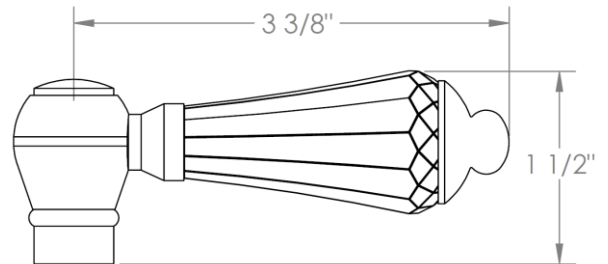

313-MAS2-
Lavatory Angle Stop Kit
1/2" IPS x 3/8" OD Compression

HANDLE TRIM OPTIONS

AX – LOS ANGELES

SW – SAN FRANCISCO

WW – BOSTON

Y2 – WILLIAMS