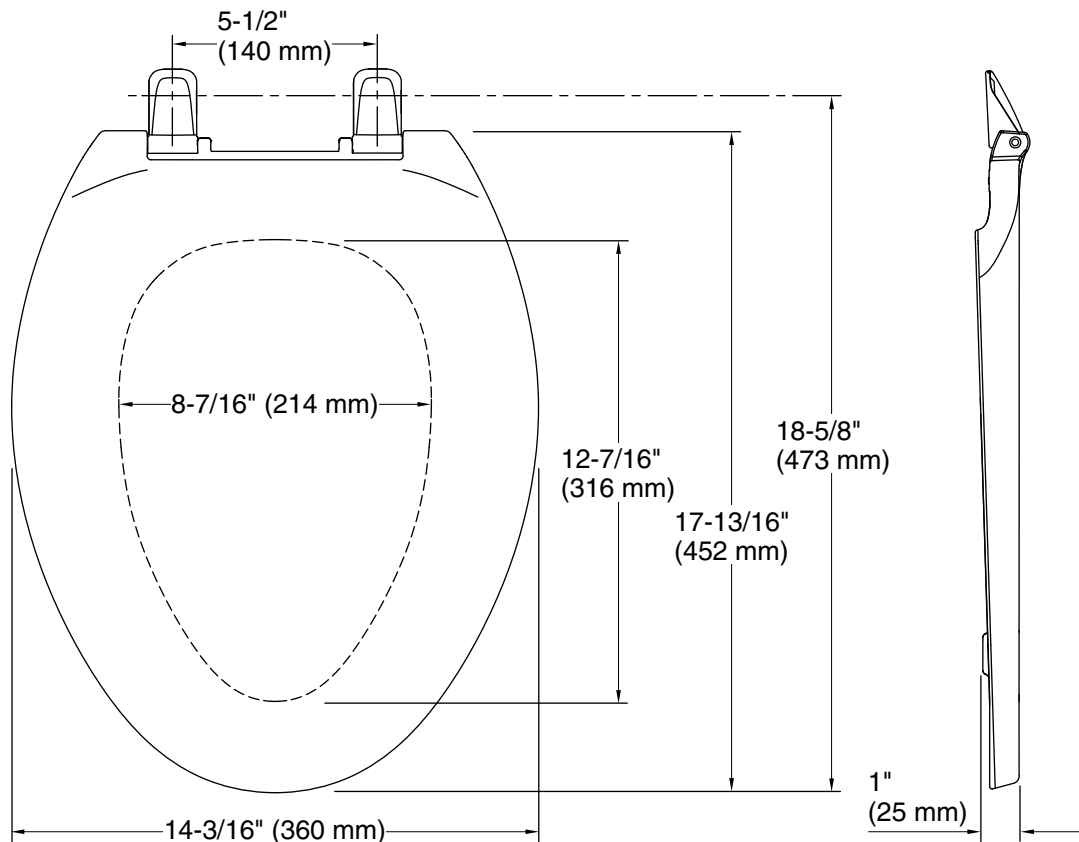

Bancroft®
Elongated Toilet Seat
K-4685-BN

Features

- Vibrant® Brushed Nickel hinges.
- Coordinates with other products in the Bancroft collection.

Material

- Plastic.

Codes/Standards

None Applicable

KOHLER® One-Year Limited Warranty

See website for detailed warranty information.

Available Colors/Finishes

Color tiles intended for reference only.

Color	Code	Description
	0	White
	96	Biscuit

Technical Information

All product dimensions are nominal.

Seat shape type: Elongated

Seat front type: Closed-front

Seat-mounting holes: 5-1/2" (140 mm)

Notes

Install this product according to the installation guide.