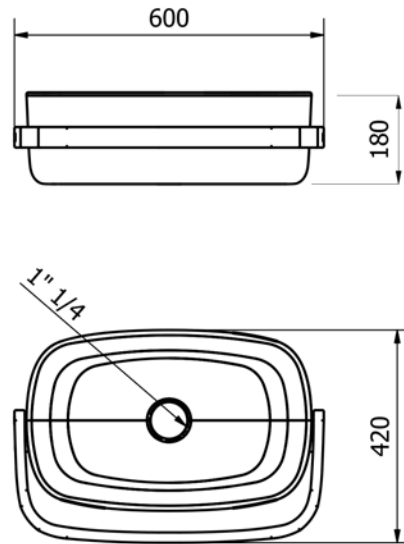

product technical sheet

ST_PRODOTTO: EVLACPHUG - REV. 01 of 12/03/2021 - 12/03/21 - APPROVED T.D.

product technical sheet

collection	BOUNCE
code	EVLACPPAN
description	Washbasin in Cristalplant with lateral hook and towel holder.
certifications	TUV system certification UNI EN ISO 9001. Compliant to the Regulation 305/2011 and to the rule EN 14688.
features	Countertop installation: the product can be installed on a table top of the customer, or it can be installed on a bracket wall mounted made of steel. Color white. Smooth surface finish. Overflow not included. Waste coupling click clack included, chrome plated with tap made of brass mat white painted. Provided with two towel holders, a straight one made of beechwood, and a ring one made of beechwood and nylon rope.
size	715 x 355 x 180 mm
installation	Install on a table top using 4 screws M6 (table top and screws not included), or wall mounting with a specific bracket (not included, that you can order adding the code EVLASTA: bracket painted polished white). Collegare lo scarico dell'acqua. Verificare che il prodotto sia installato in modo solido e sicuro.
finishes	White color. Waste coupling with tap white painted. Towel holder in natural beechwood. Grey rope.
maintenance	Check periodically the correct fixation of the washbasin. Clean only with neutral products, do not use aggressive or abrasive detergents; do not damage the surface.
materials	Cristalplant, beechwood, nylon.