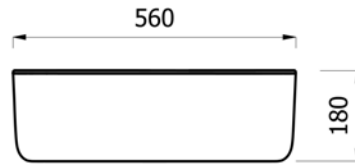

product technical sheet

ST_PRODOTTO: EVLACPBOU - REV. 01 of 10/03/2021 - 12/03/21 - APPROVED T.D.

product technical sheet

collection	BOUNCE
code	EVLACPCOR
description	Washbasin in Cristalplant with lateral towel holder made of rope.
certifications	TUV system certification UNI EN ISO 9001. Compliant to the Regulation 305/2011 and to the rule EN 14688.
features	Countertop installation: the product can be installed on a table top of the customer, or it can be installed on a bracket wall mounted made of steel. White color. Smooth surface finish. Overflow not included. Click clack waste coupling chrome plated with tap made of brass white painted. Towel holder in beechwood and nylon rope.
size	585 x 355 x 180 mm
installation	Install on a table top using 4 screws M6 (table top and screws not included), or wall mounting with a specific bracket (not included, cod. EVLASTA) using appropriate fasteners. Connect to the water drain. Check the solidity of the installation of the product, and make sure about a safely installation.
finishes	White color. Waste coupling with tap white painted. Towel holder in natural beechwood. Grey rope.
maintenance	Check periodically the correct fixation of the washbasin. Clean only with neutral products, do not use aggressive or abrasive detergents; do not damage the surface.
materials	Cristalplant, beechwood, nylon.