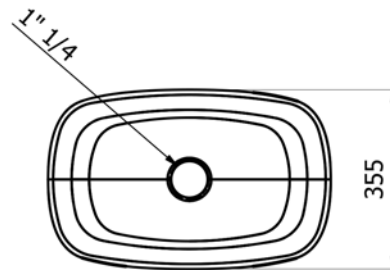

product technical sheet

ST_PRODOTTO: EVLACPBOU - REV. 01 of 10/03/2021 - 12/03/21 - APPROVED T.D.

product technical sheet

collection	BOUNCE
code	EVLACPCOR
description	Washbasin in Cristalplant with lateral towel holder made of rope.
certifications	TUV system certification UNI EN ISO 9001. Compliant to the Regulation 305/2011 and to the rule EN 14688.
features	Countertop installation: the product can be installed on a table top of the customer, or it can be installed on a bracket wall mounted made of steel. White color. Smooth surface finish. Overflow not included. Click clack waste coupling chrome plated with tap made of brass white painted. Towel holder in beechwood and nylon rope.
size	585 x 355 x 180 mm
installation	Install on a table top using 4 screws M6 (table top and screws not included), or wall mounting with a specific bracket (not included, cod. EVLASTA) using appropriate fasteners. Connect to the water drain. Check the solidity of the installation of the product, and make sure about a safely installation.
finishes	White color. Waste coupling with tap white painted. Towel holder in natural beechwood. Grey rope.
maintenance	Check periodically the correct fixation of the washbasin. Clean only with neutral products, do not use aggressive or abrasive detergents; do not damage the surface.
materials	Cristalplant, beechwood, nylon.