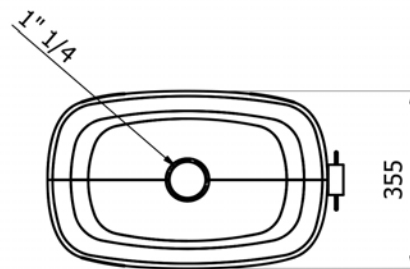

product technical sheet

ST_PRODOTTO: EVLACPCOR - REV. 01 of 03/03/2021 - 12/03/21 - APPROVED T.D.