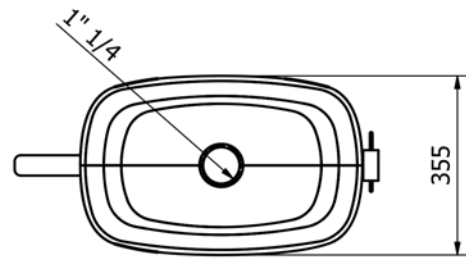

product technical sheet

ST_PRODOTTO: EVLACPPAN - REV. 01 of 12/03/2021 - 12/03/21 - APPROVED T.D.