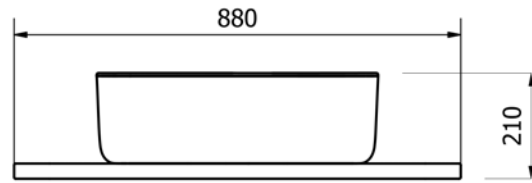

product technical sheet

ST_PRODOTTO: EVLACPCOU - REV. 01 of 12/03/2021 - 12/03/21 - APPROVATED T.D.