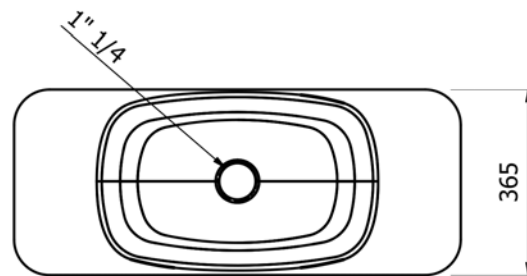

product technical sheet

ST_PRODOTTO: EVLACPCOU - REV. 01 of 12/03/2021 - 12/03/21 - APPROVATED T.D.