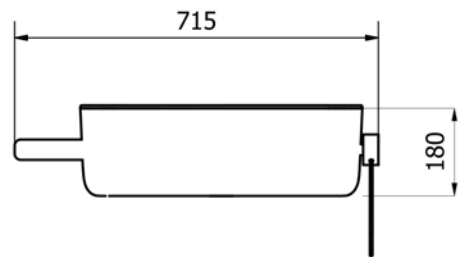

product technical sheet

ST_PRODOTTO: EVLACPPAN - REV. 01 of 12/03/2021 - 12/03/21 - APPROVED T.D.