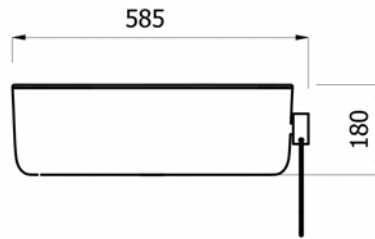

product technical sheet

ST_PRODOTTO: EVLACPCOR - REV. 01 of 03/03/2021 - 12/03/21 - APPROVED T.D.